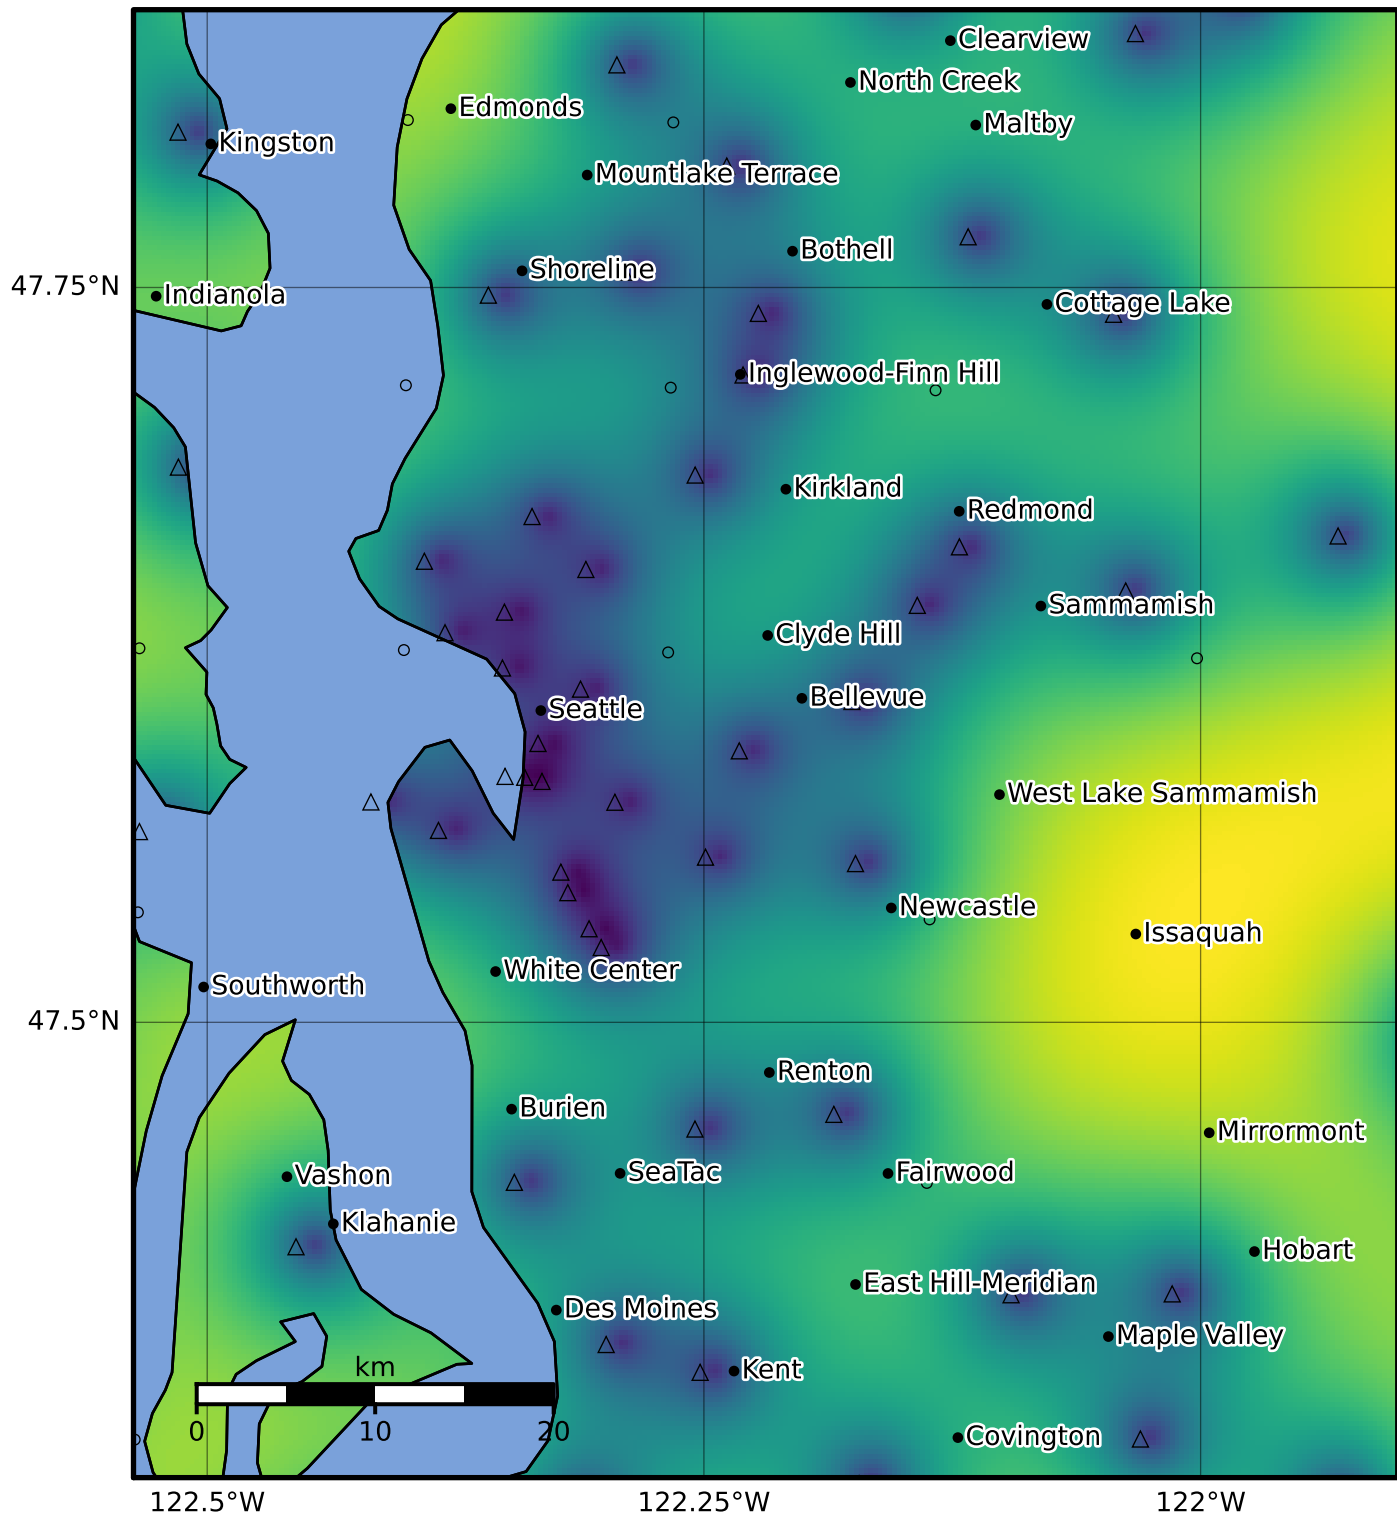

1.0 Second Peak Spectral Acceleration Map PNSN
Uncertainty ShakeMap: 25.4 km (15.8 mi) WNW from Poulsbo, WA
Dec 24, 2023 15:14:04 UTC M4.0 N47.82 W122.96 Depth: 52.4km ID:uw61977871

Version 3: Processed 2023-12-24T19:12:18Z

0.350 0.375 0.400 0.425 0.450 0.475 0.500 0.525