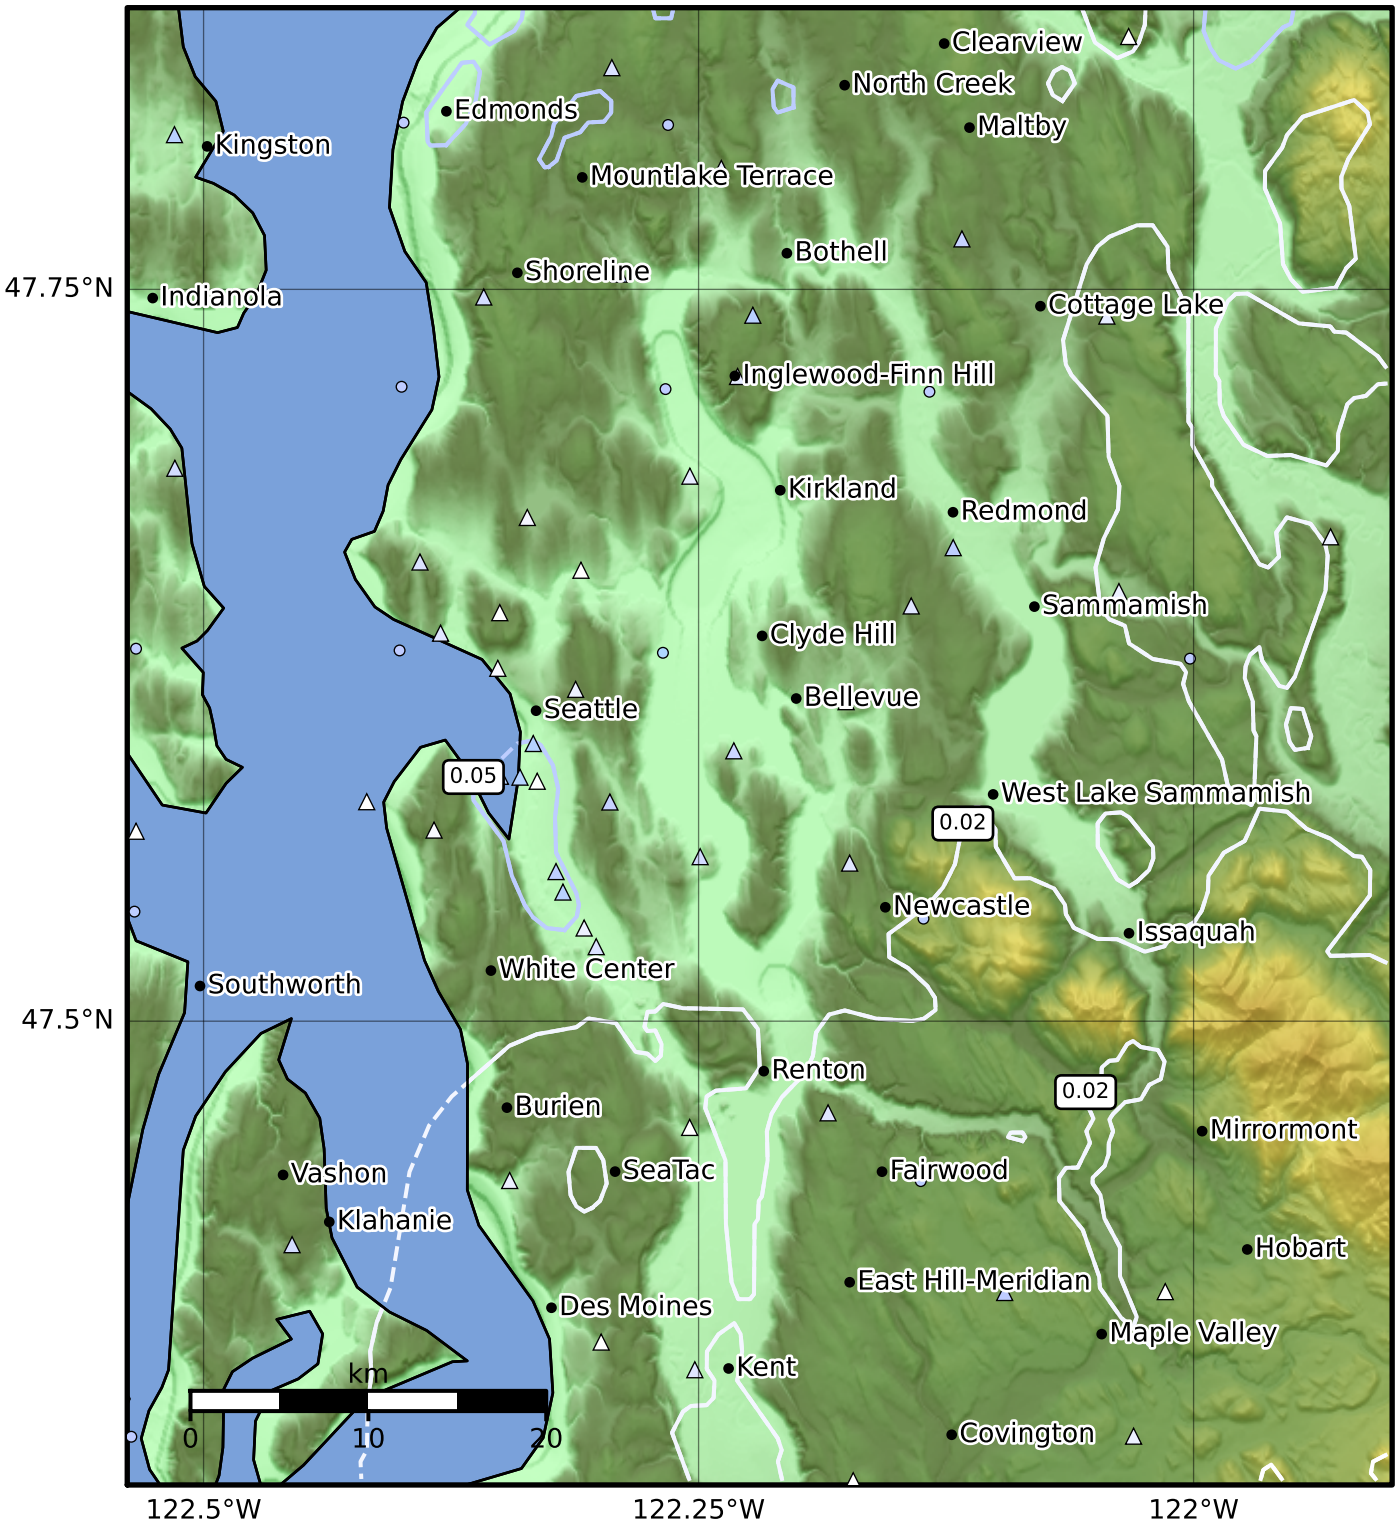

1.0 Second Peak Spectral Acceleration Map PNSN
 ShakeMap: 25.4 km (15.8 mi) WNW from Poulsbo, WA
 Dec 24, 2023 15:14:04 UTC M4.0 N47.82 W122.96 Depth: 52.4km ID:uw61977871

SA(1.0) (%g)	0.1	0.2	0.5	1	2	5	10	20	50	100	200
--------------	-----	-----	-----	---	---	---	----	----	----	-----	-----

Scale based on Worden et al. (2012)

Version 3: Processed 2023-12-24T19:12:18Z

△ Seismic Instrument ○ Reported Intensity

★ Epicenter