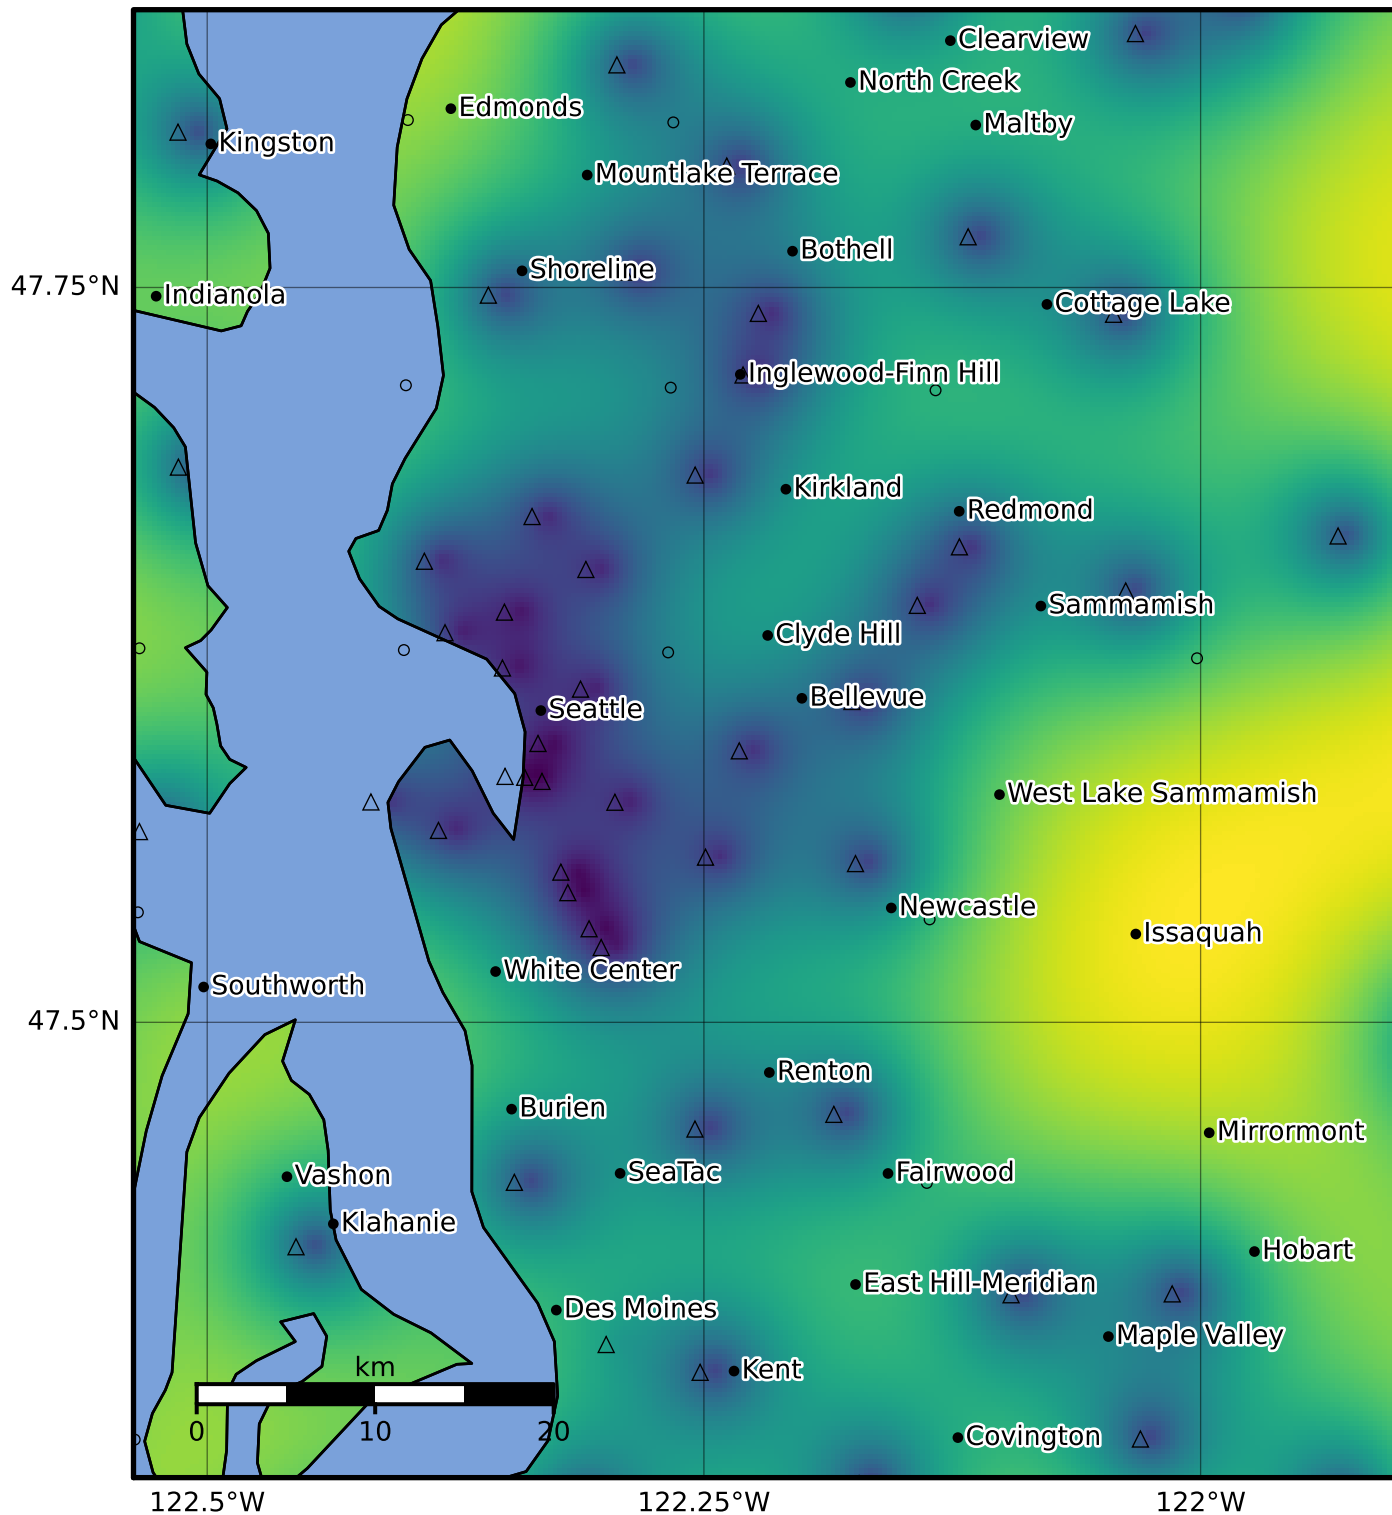

0.3 Second Peak Spectral Acceleration Map PNSN
Uncertainty ShakeMap: 25.4 km (15.8 mi) WNW from Poulsbo, WA
Dec 24, 2023 15:14:04 UTC M4.0 N47.82 W122.96 Depth: 52.4km ID:uw61977871

Version 3: Processed 2023-12-24T19:12:18Z