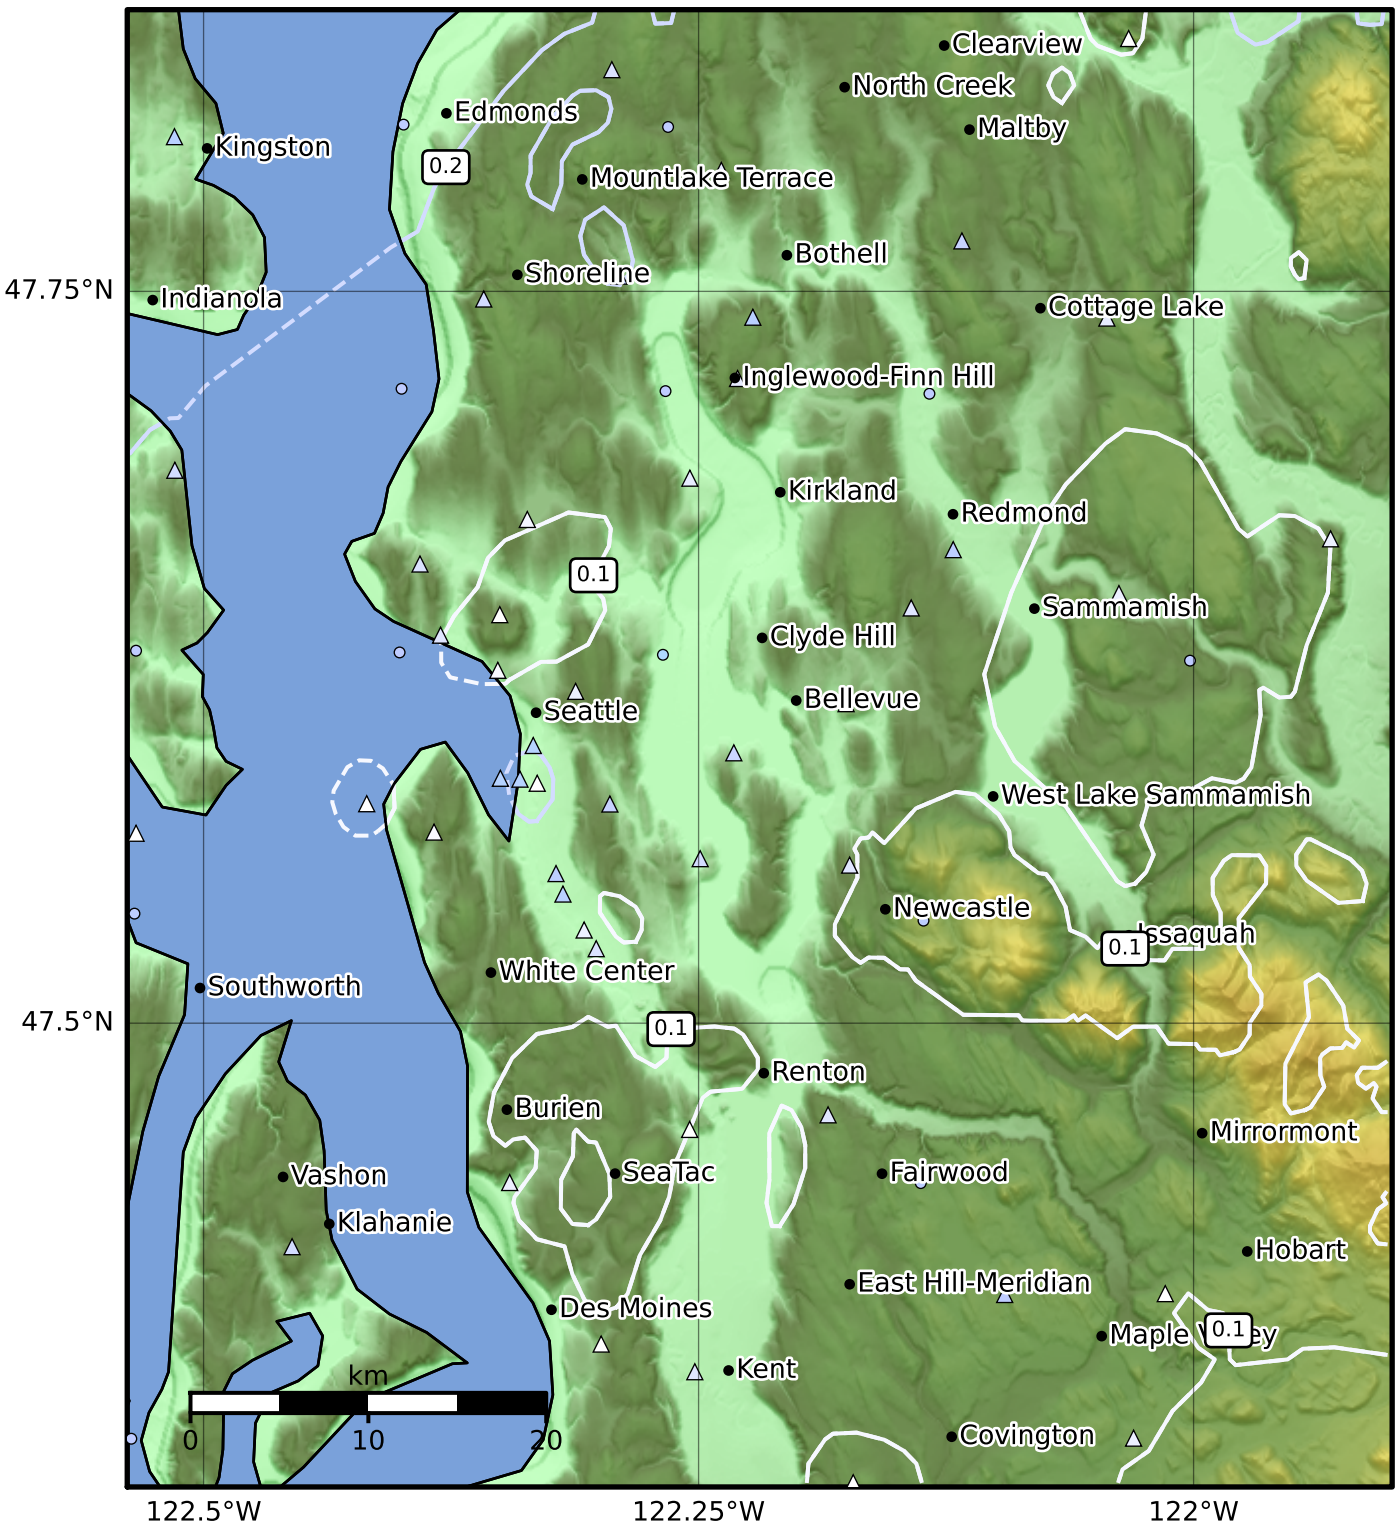

0.3 Second Peak Spectral Acceleration Map PNSN
 ShakeMap: 25.4 km (15.8 mi) WNW from Poulsbo, WA
 Dec 24, 2023 15:14:04 UTC M4.0 N47.82 W122.96 Depth: 52.4km ID:uw61977871

SA(0.3) (%g)	0.1	0.2	0.5	1	2	5	10	20	50	100	200
--------------	-----	-----	-----	---	---	---	----	----	----	-----	-----

Scale based on Worden et al. (2012)

Version 3: Processed 2023-12-24T19:12:18Z

△ Seismic Instrument ○ Reported Intensity

★ Epicenter