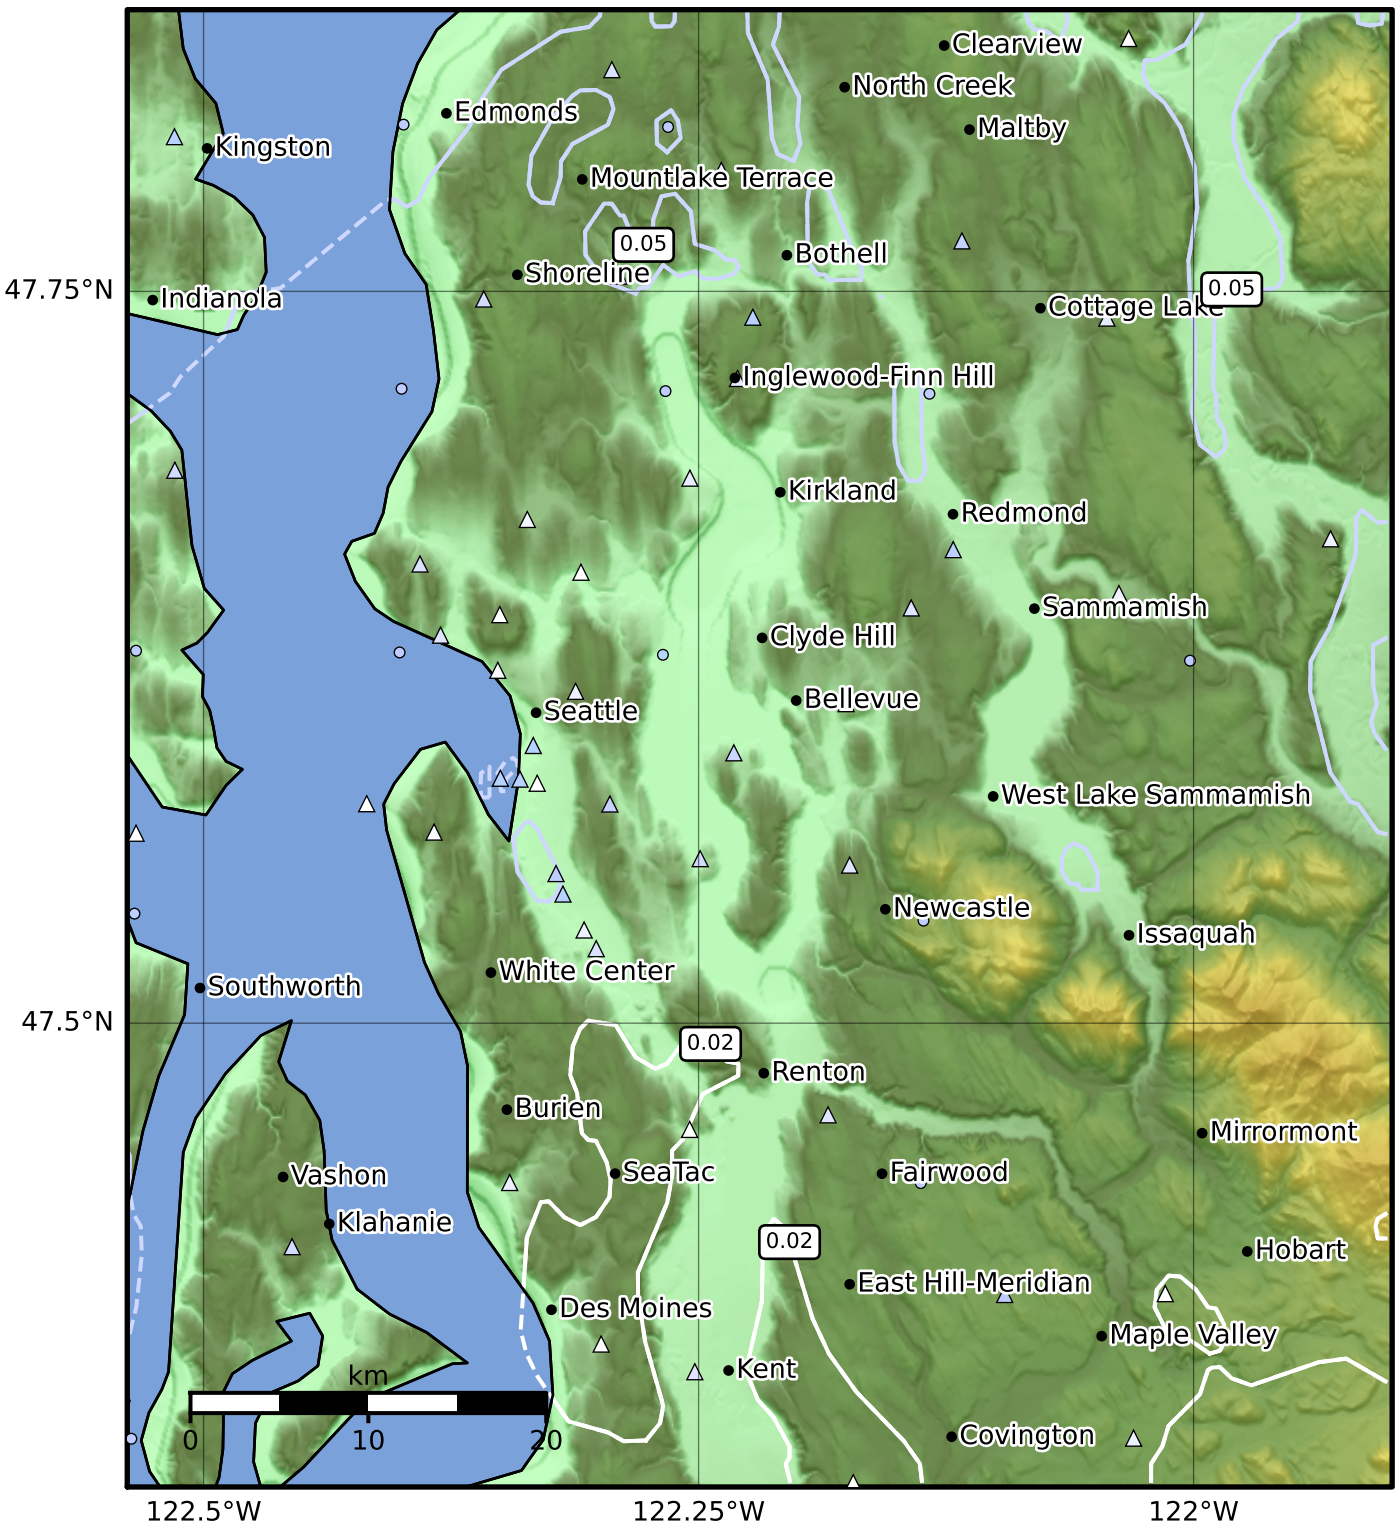

Peak Ground Velocity Map PNSN
 ShakeMap: 25.4 km (15.8 mi) WNW from Poulsbo, WA
 Dec 24, 2023 15:14:04 UTC M4.0 N47.82 W122.96 Depth: 52.4km ID:uw61977871

PGV (cm/s)	0.1	0.2	0.5	1	2	5	10	20	50	100	200
------------	-----	-----	-----	---	---	---	----	----	----	-----	-----

Scale based on Worden et al. (2012) Version 3: Processed 2023-12-24T19:12:18Z
 △ Seismic Instrument ○ Reported Intensity ★ Epicenter