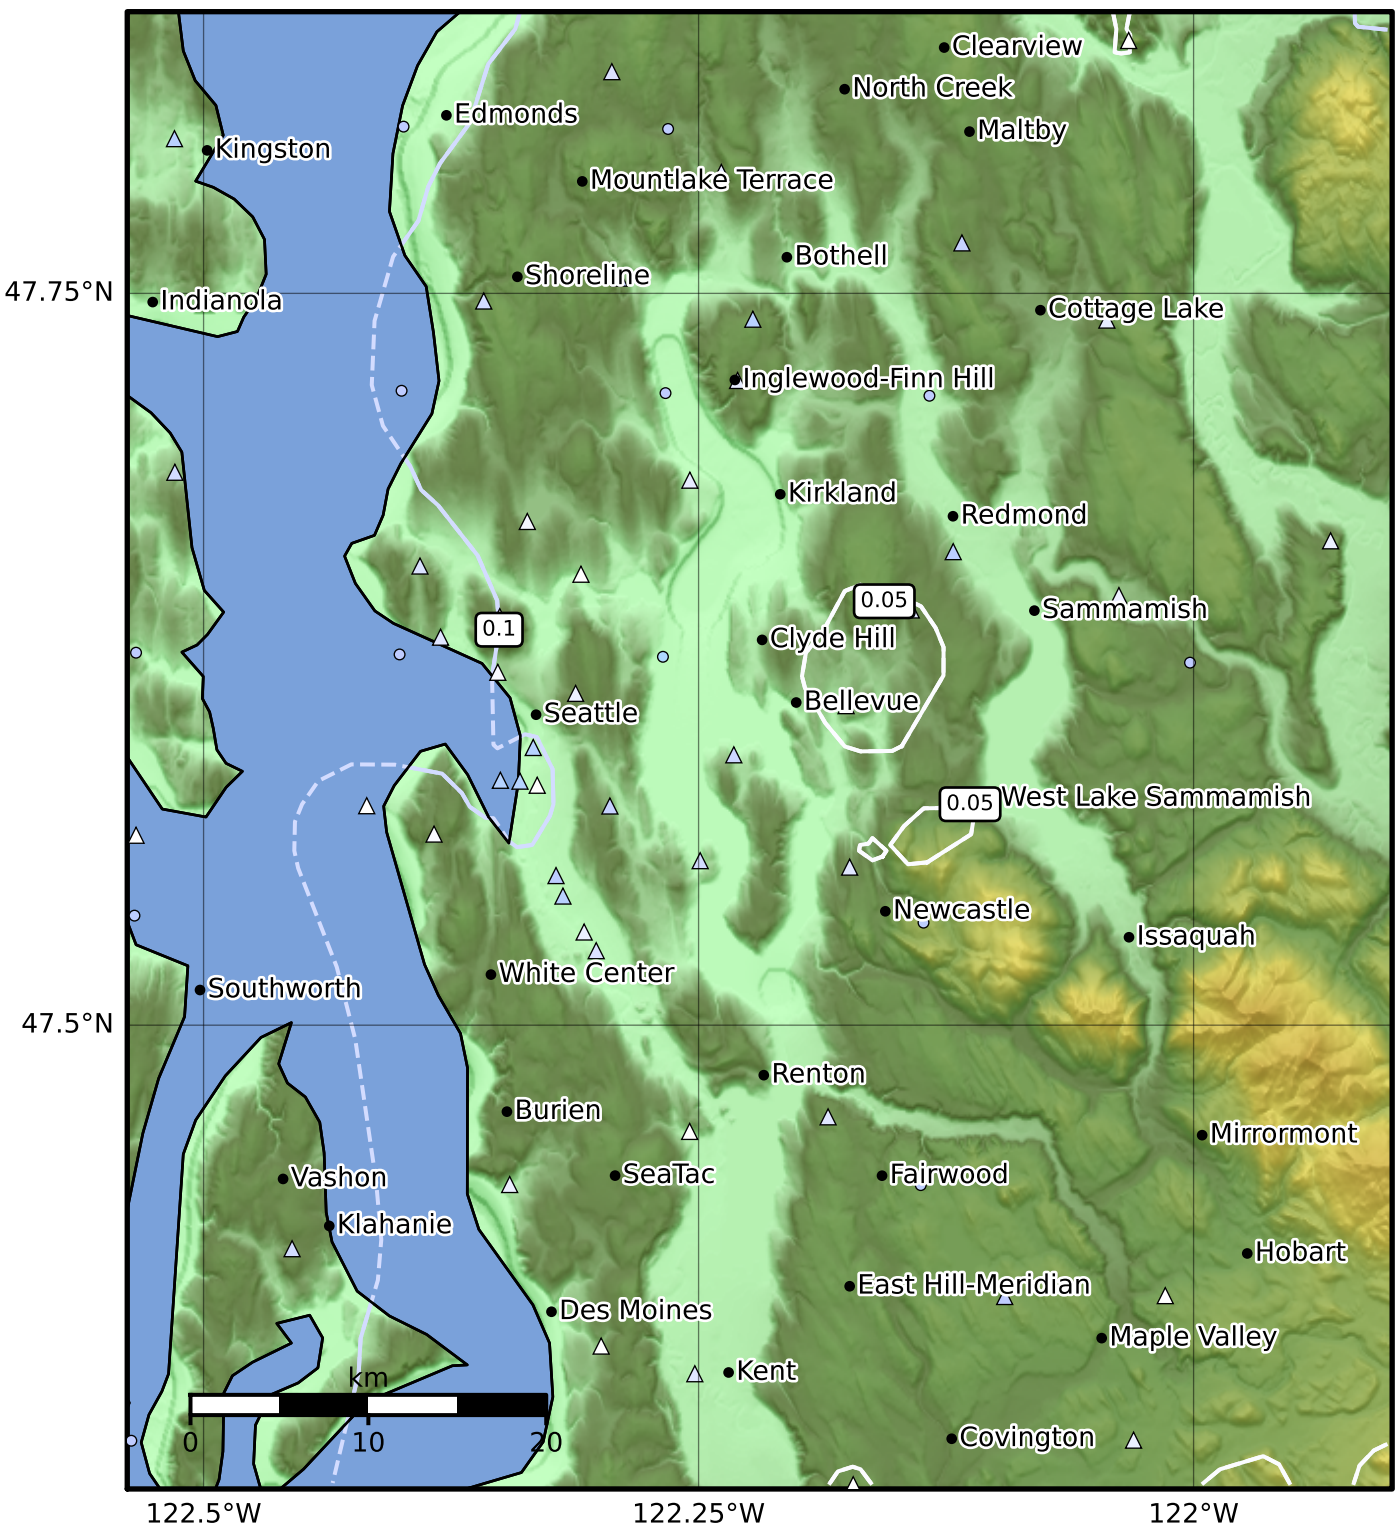

Peak Ground Acceleration Map PNSN
 ShakeMap: 25.4 km (15.8 mi) WNW from Poulsbo, WA
 Dec 24, 2023 15:14:04 UTC M4.0 N47.82 W122.96 Depth: 52.4km ID:uw61977871

PGA (%g)	0.1	0.2	0.5	1	2	5	10	20	50	100	200
----------	-----	-----	-----	---	---	---	----	----	----	-----	-----

Scale based on Worden et al. (2012)

Version 3: Processed 2023-12-24T19:12:18Z

△ Seismic Instrument ○ Reported Intensity ★ Epicenter