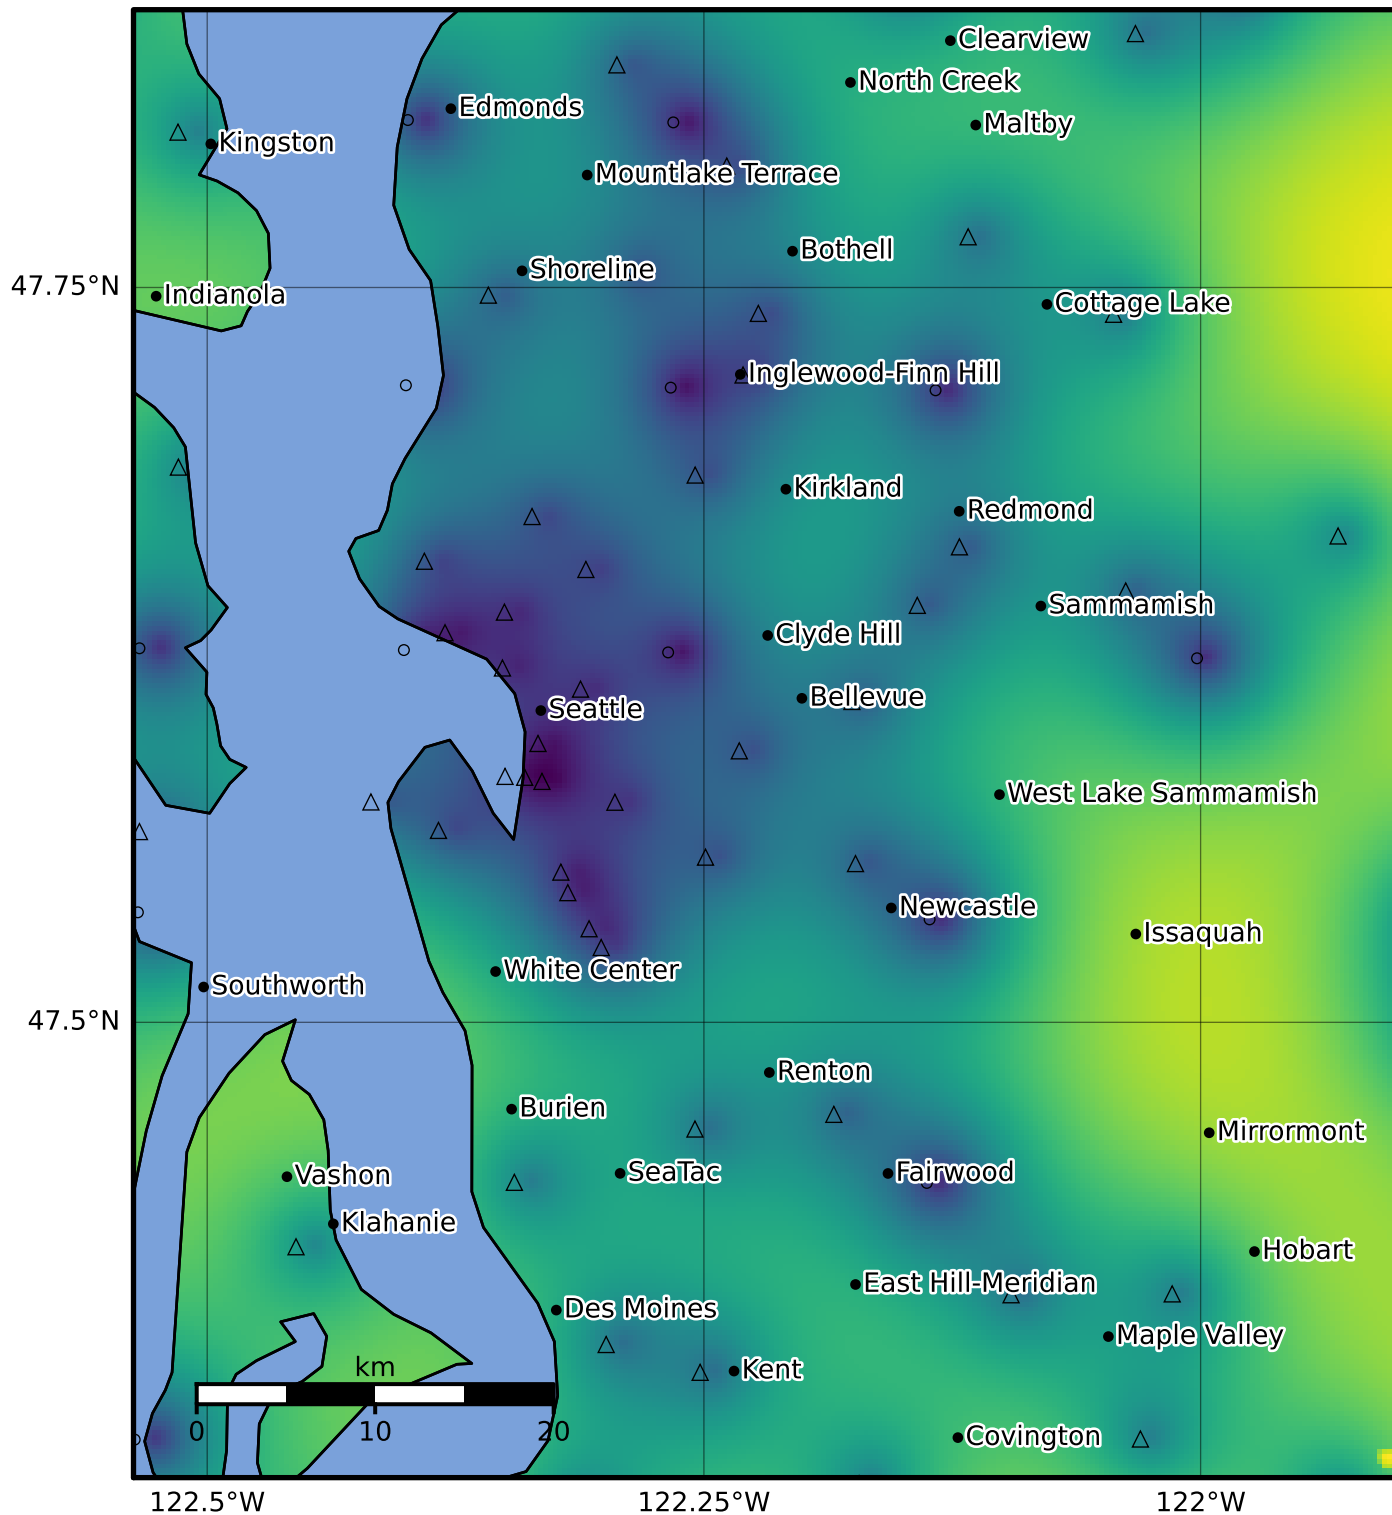

Macroseismic Intensity Map PNSN  
Uncertainty ShakeMap: 25.4 km ( 15.8 mi) WNW from Poulsbo, WA  
Dec 24, 2023 15:14:04 UTC M4.0 N47.82 W122.96 Depth: 52.4km ID:uw61977871

Version 3: Processed 2023-12-24T19:12:18Z

0.475 0.500 0.525 0.550 0.575 0.600 0.625 0.650