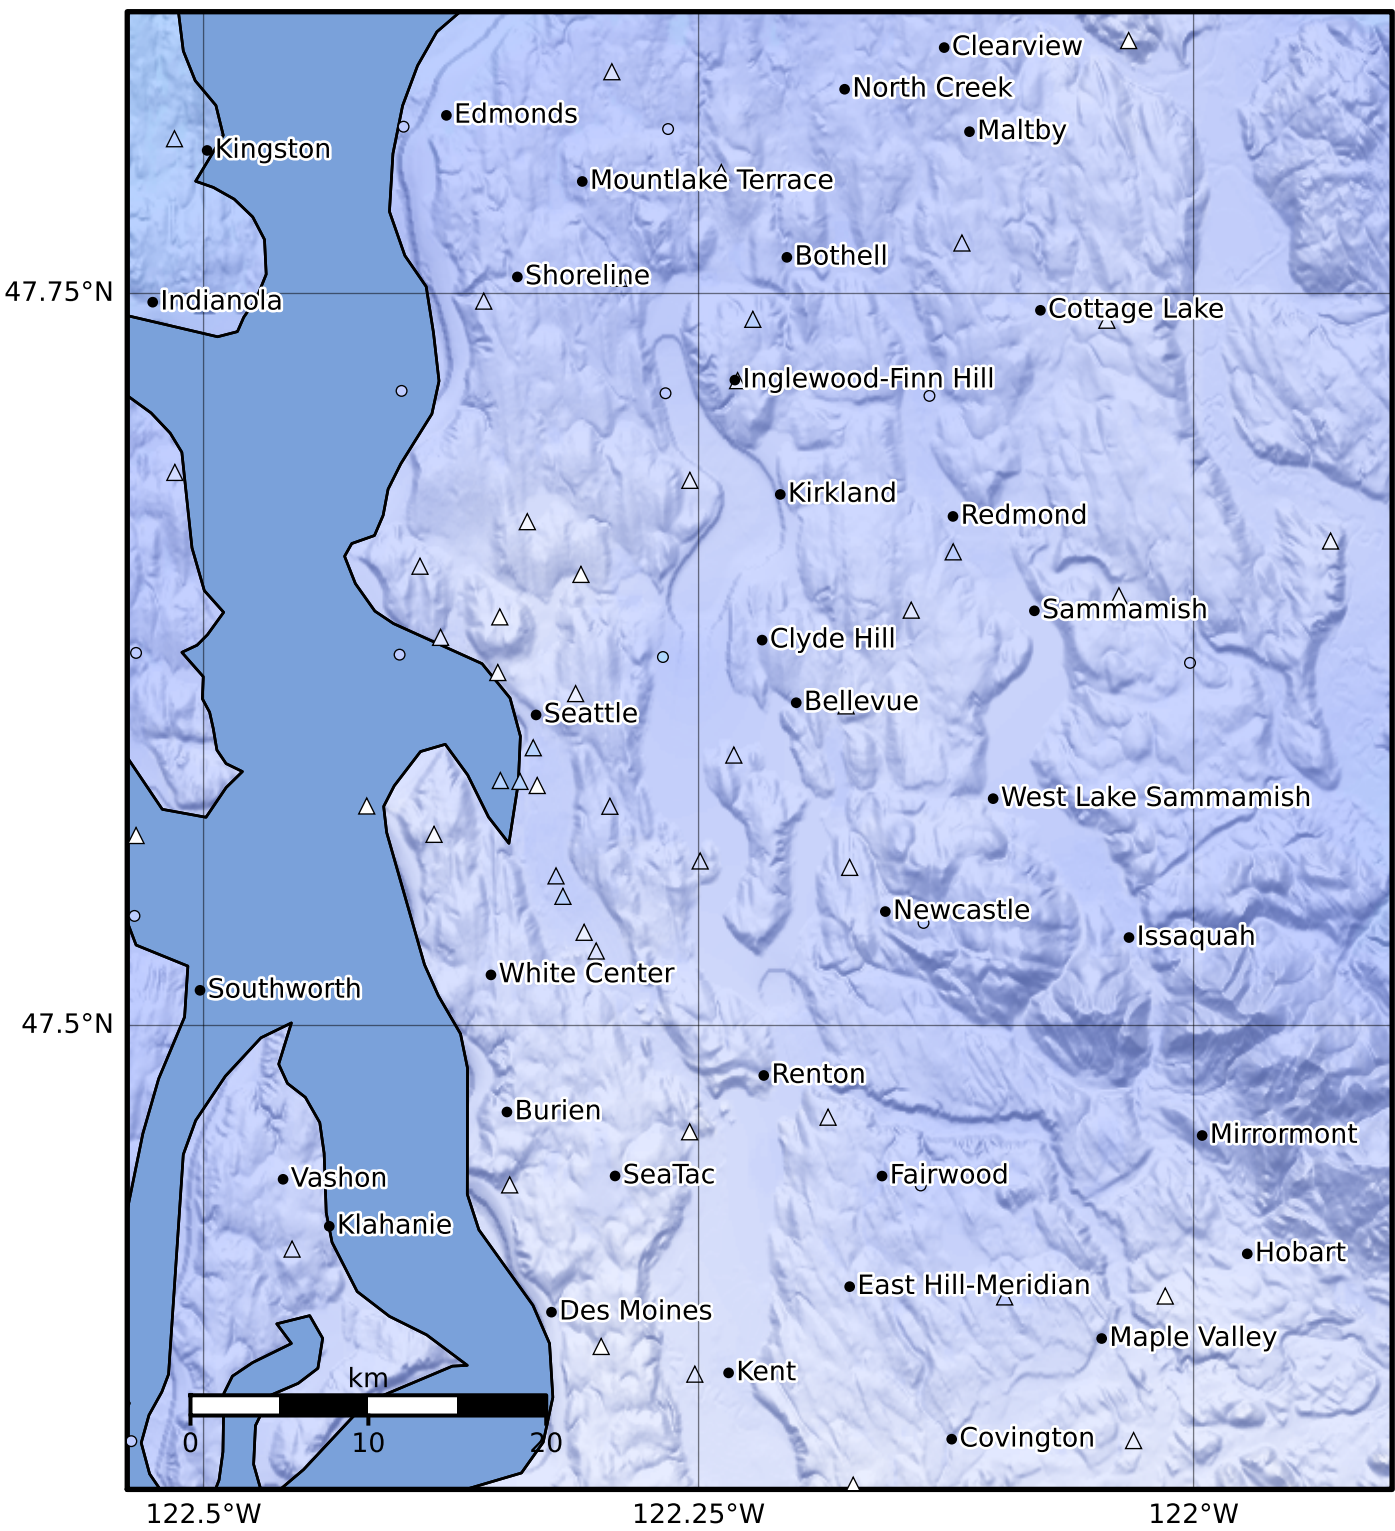

Macroseismic Intensity Map PNSN  
 ShakeMap: 25.4 km ( 15.8 mi) WNW from Poulsbo, WA  
 Dec 24, 2023 15:14:04 UTC M4.0 N47.82 W122.96 Depth: 52.4km ID:uw61977871

SHAKING	Not felt	Weak	Light	Moderate	Strong	Very strong	Severe	Violent	Extreme
DAMAGE	None	None	None	Very light	Light	Moderate	Moderate/heavy	Heavy	Very heavy
PGA(%g)	<0.0464	0.297	2.76	6.2	11.5	21.5	40.1	74.7	>139
PGV(cm/s)	<0.0215	0.135	1.41	4.65	9.64	20	41.4	85.8	>178
INTENSITY	I	II-III	IV	V	VI	VII	VIII	IX	X+

Scale based on Worden et al. (2012) Version 3: Processed 2023-12-24T19:12:18Z  
 △ Seismic Instrument    ○ Reported Intensity    ★ Epicenter