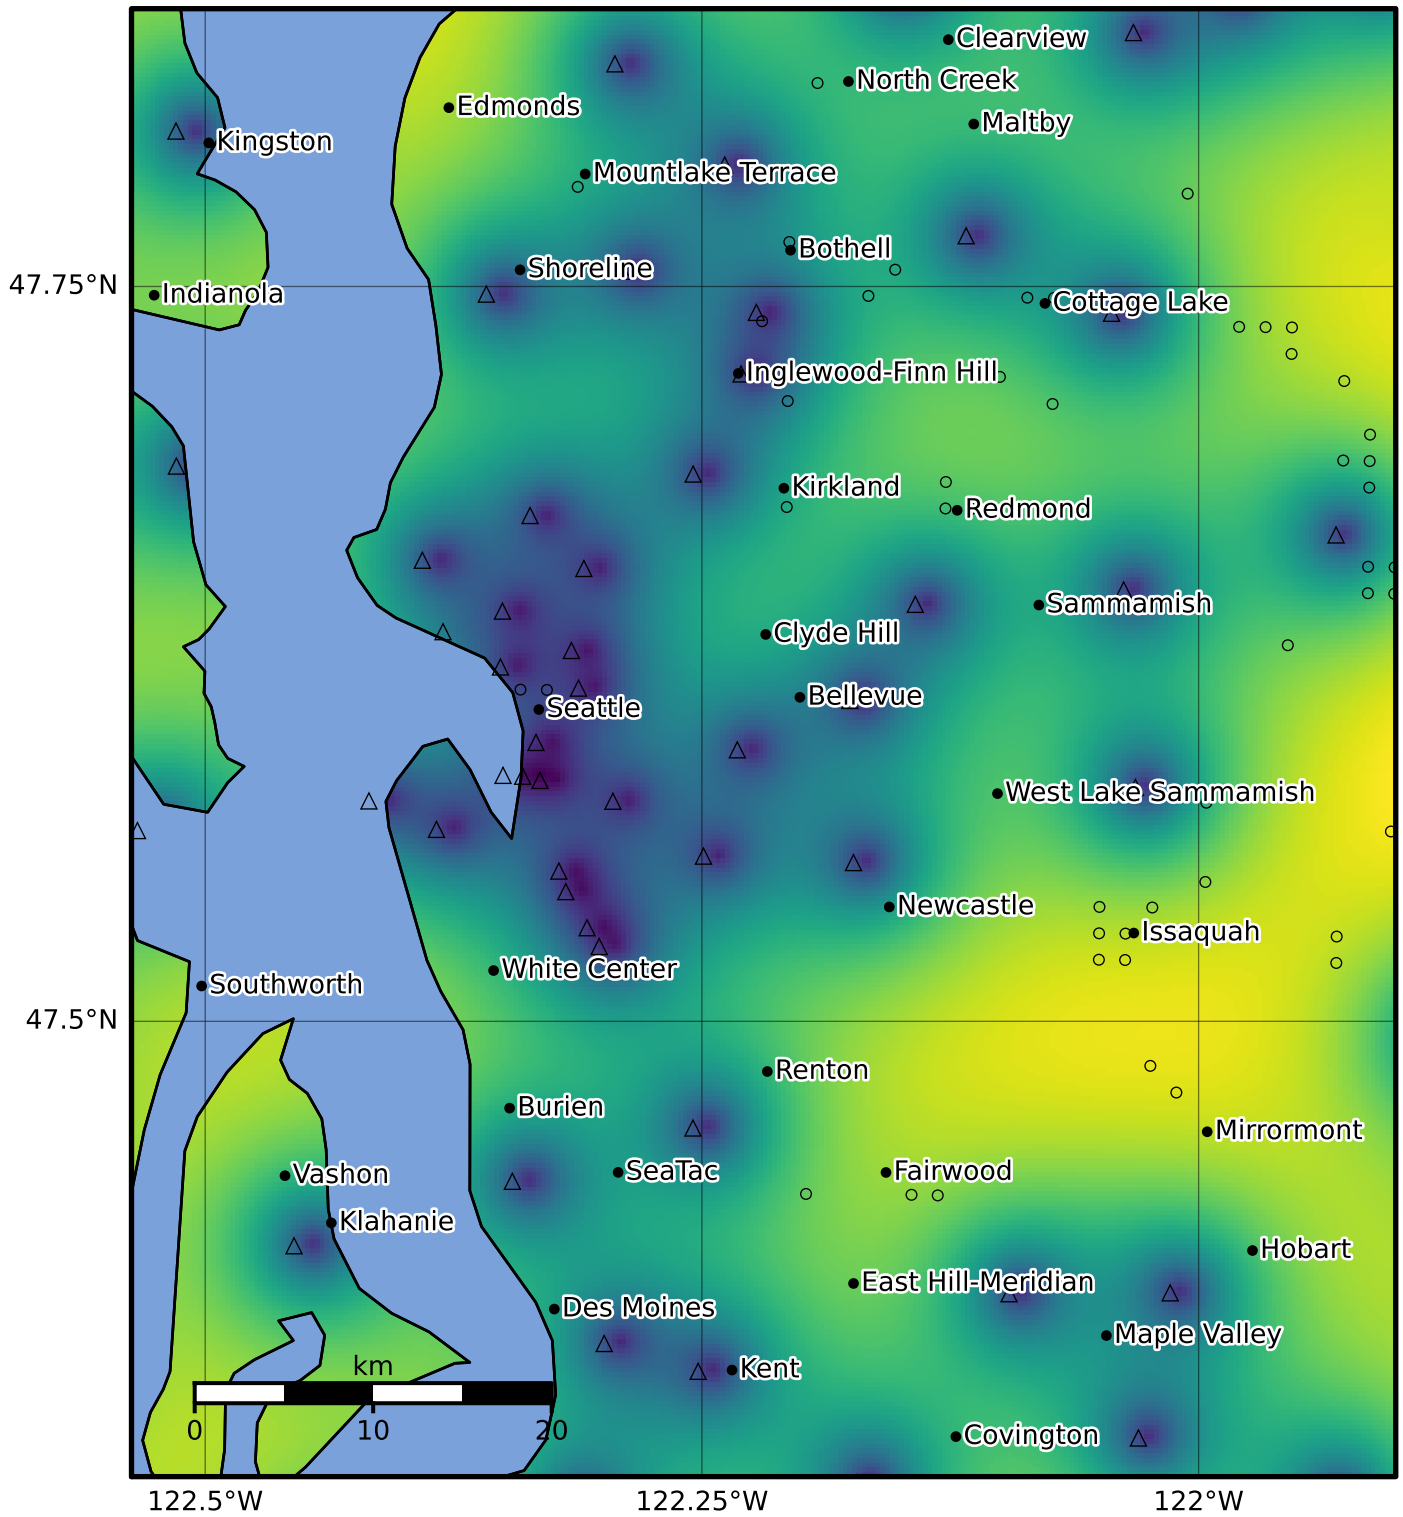

3.0 Second Peak Spectral Acceleration Map PNSN
Uncertainty ShakeMap: 12.0 km (7.4 mi) NNE from North Bend, WA
Aug 08, 2023 10:17:23 UTC M3.9 N47.60 W121.77 Depth: 15.9km ID:uw61939452

Version 3: Processed 2024-03-20T22:10:29Z