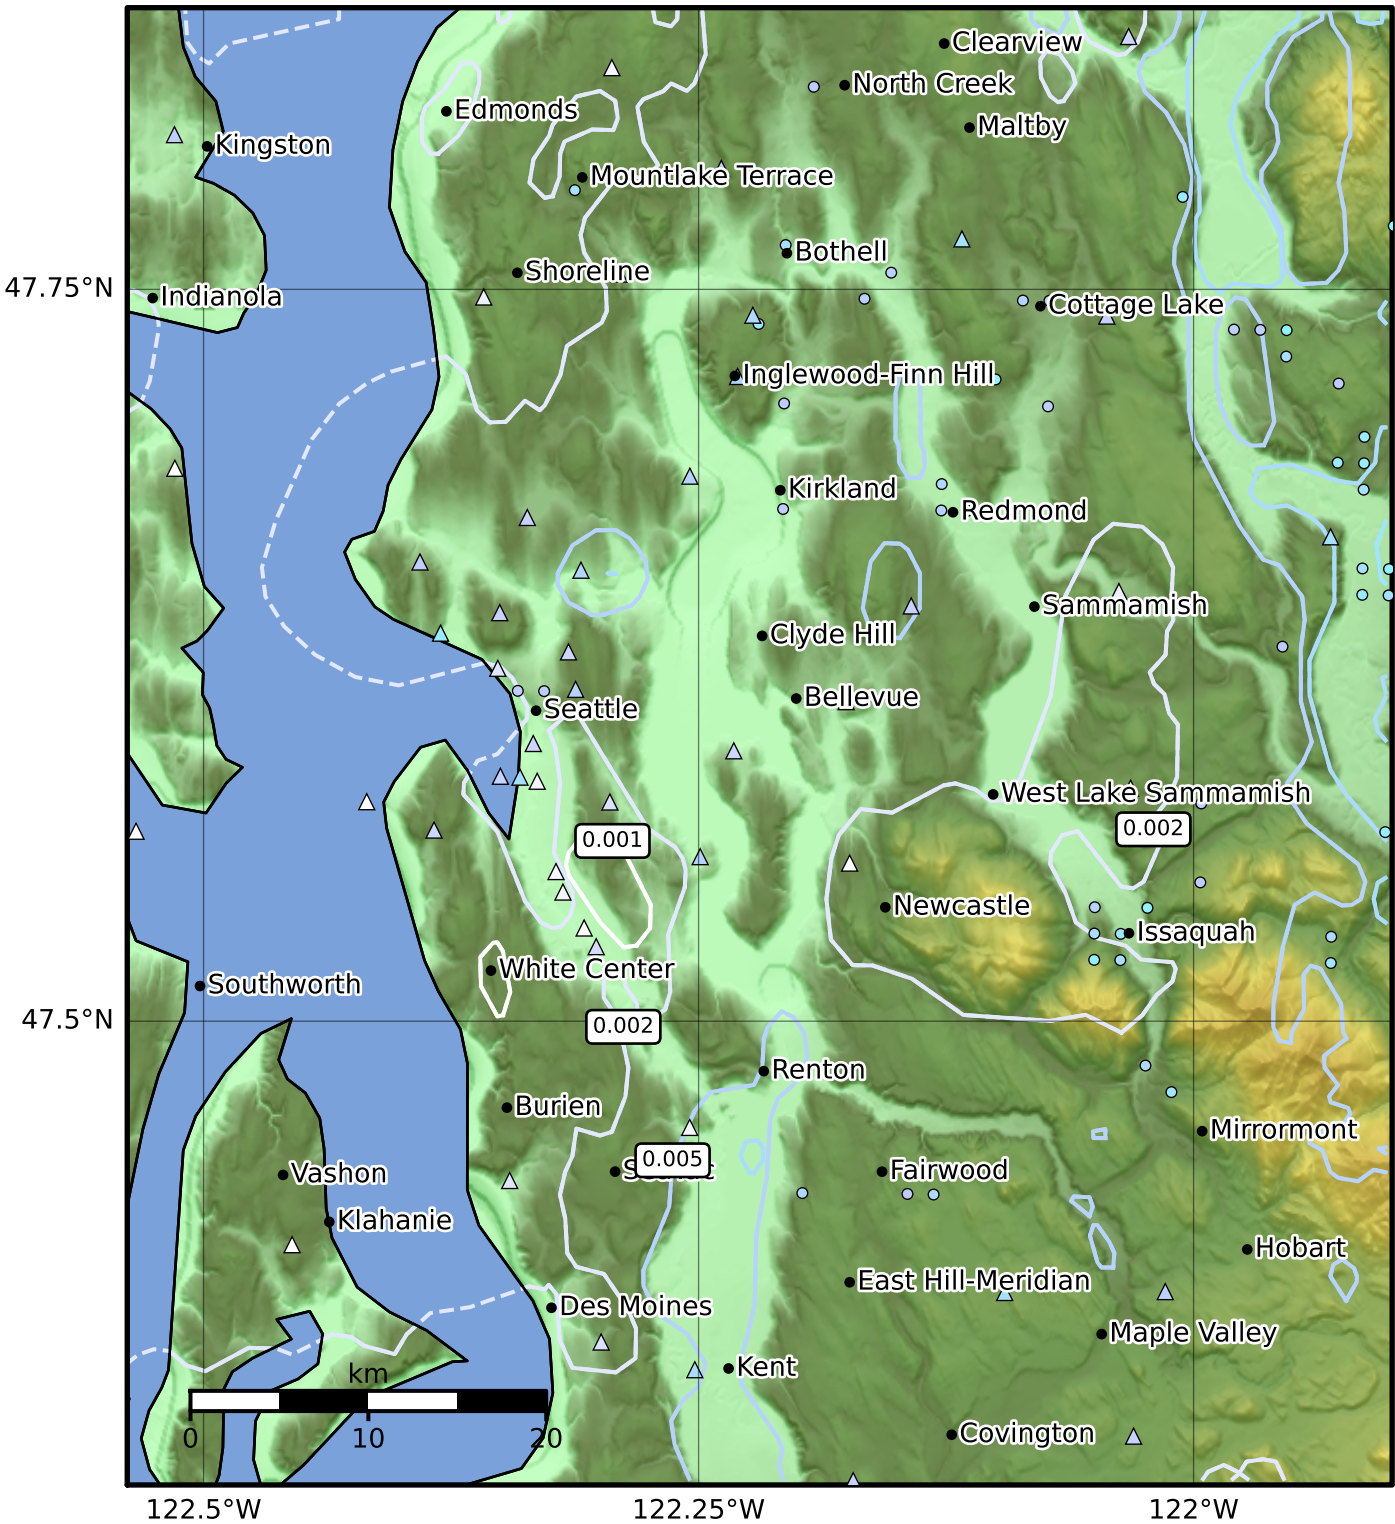

3.0 Second Peak Spectral Acceleration Map PNSN  
 ShakeMap: 12.0 km ( 7.4 mi) NNE from North Bend, WA  
 Aug 08, 2023 10:17:23 UTC M3.9 N47.60 W121.77 Depth: 15.9km ID:uw61939452

Scale based on Worden et al. (2012)

Version 3: Processed 2024-03-20T22:10:29Z

△ Seismic Instrument ○ Reported Intensity

★ Epicenter