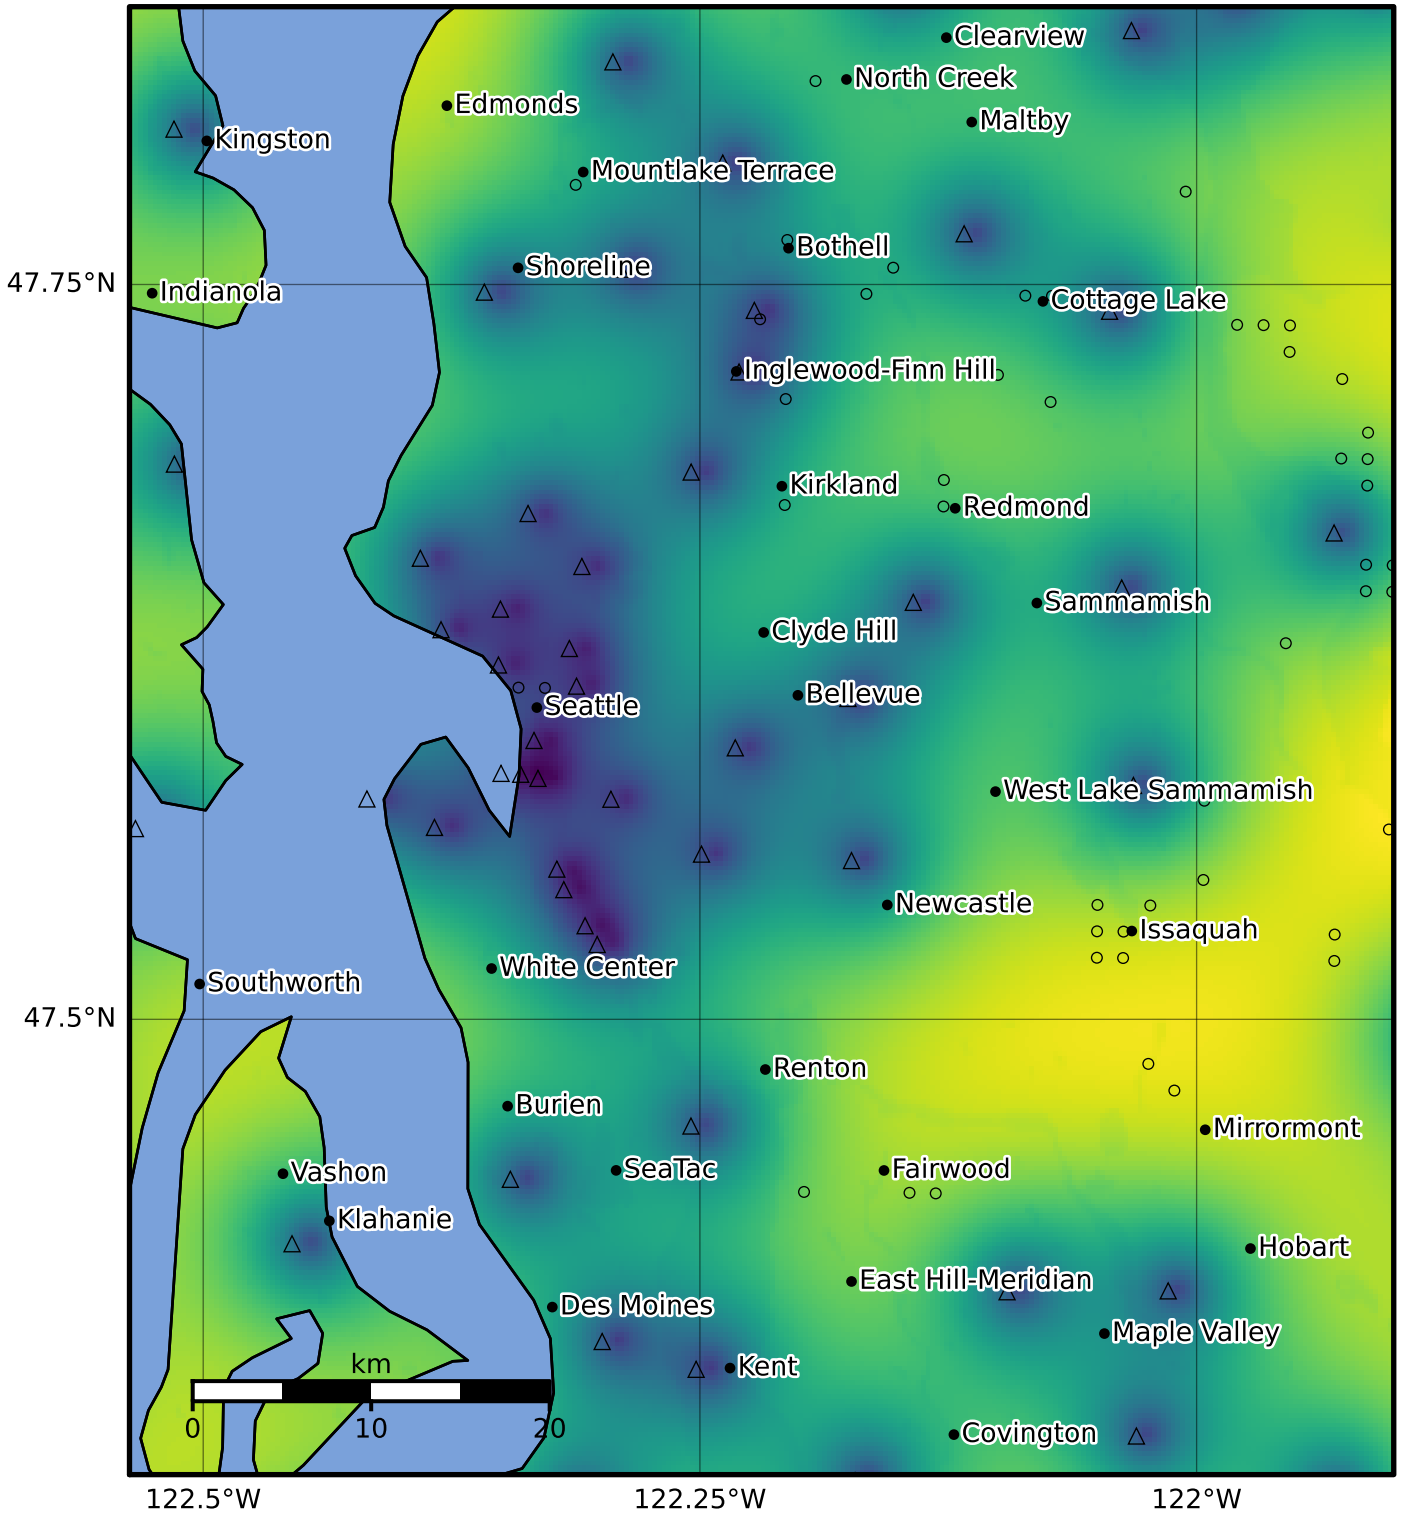

1.0 Second Peak Spectral Acceleration Map PNSN
Uncertainty ShakeMap: 12.0 km (7.4 mi) NNE from North Bend, WA
Aug 08, 2023 10:17:23 UTC M3.9 N47.60 W121.77 Depth: 15.9km ID:uw61939452

Version 3: Processed 2024-03-20T22:10:29Z