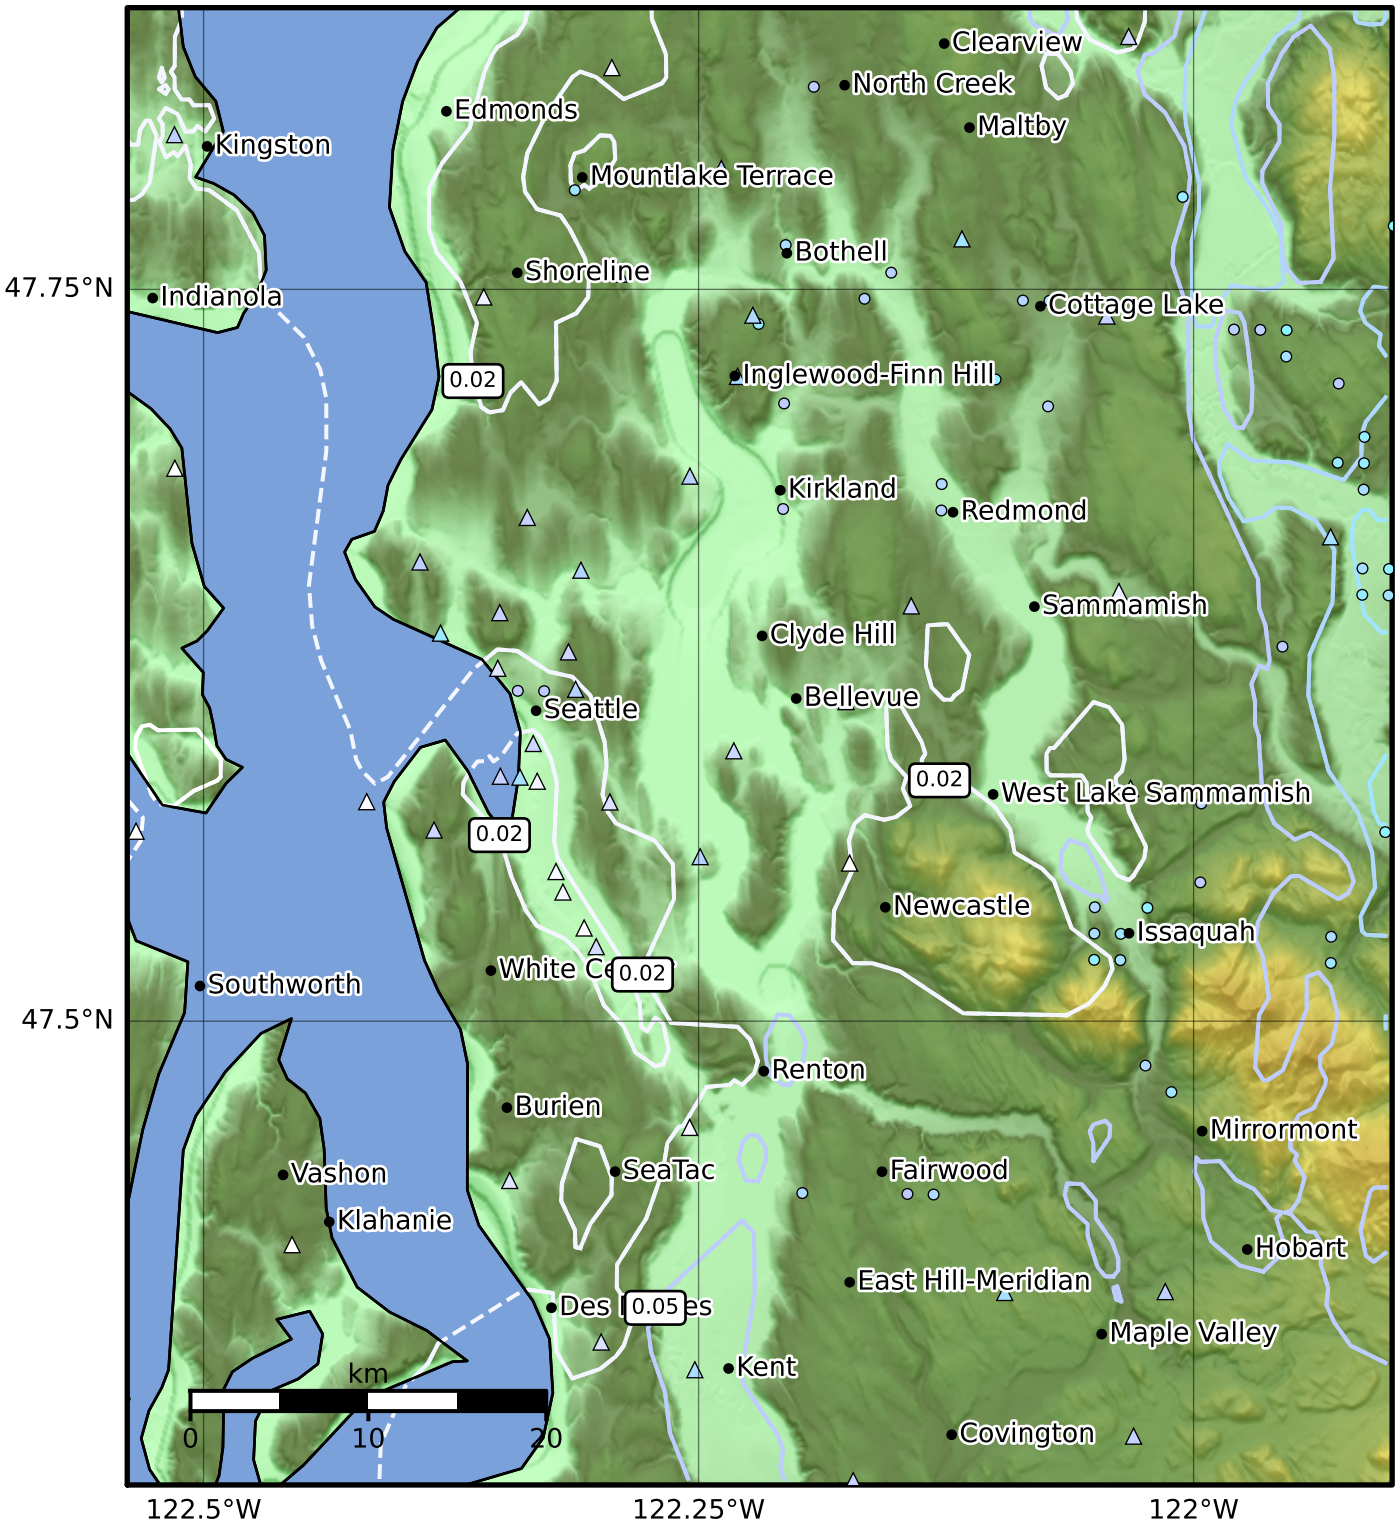

1.0 Second Peak Spectral Acceleration Map PNSN
 ShakeMap: 12.0 km (7.4 mi) NNE from North Bend, WA
 Aug 08, 2023 10:17:23 UTC M3.9 N47.60 W121.77 Depth: 15.9km ID:uw61939452

SA(1.0) (%g)	0.1	0.2	0.5	1	2	5	10	20	50	100	200
--------------	-----	-----	-----	---	---	---	----	----	----	-----	-----

Scale based on Worden et al. (2012)

Version 3: Processed 2024-03-20T22:10:29Z

△ Seismic Instrument ○ Reported Intensity

★ Epicenter