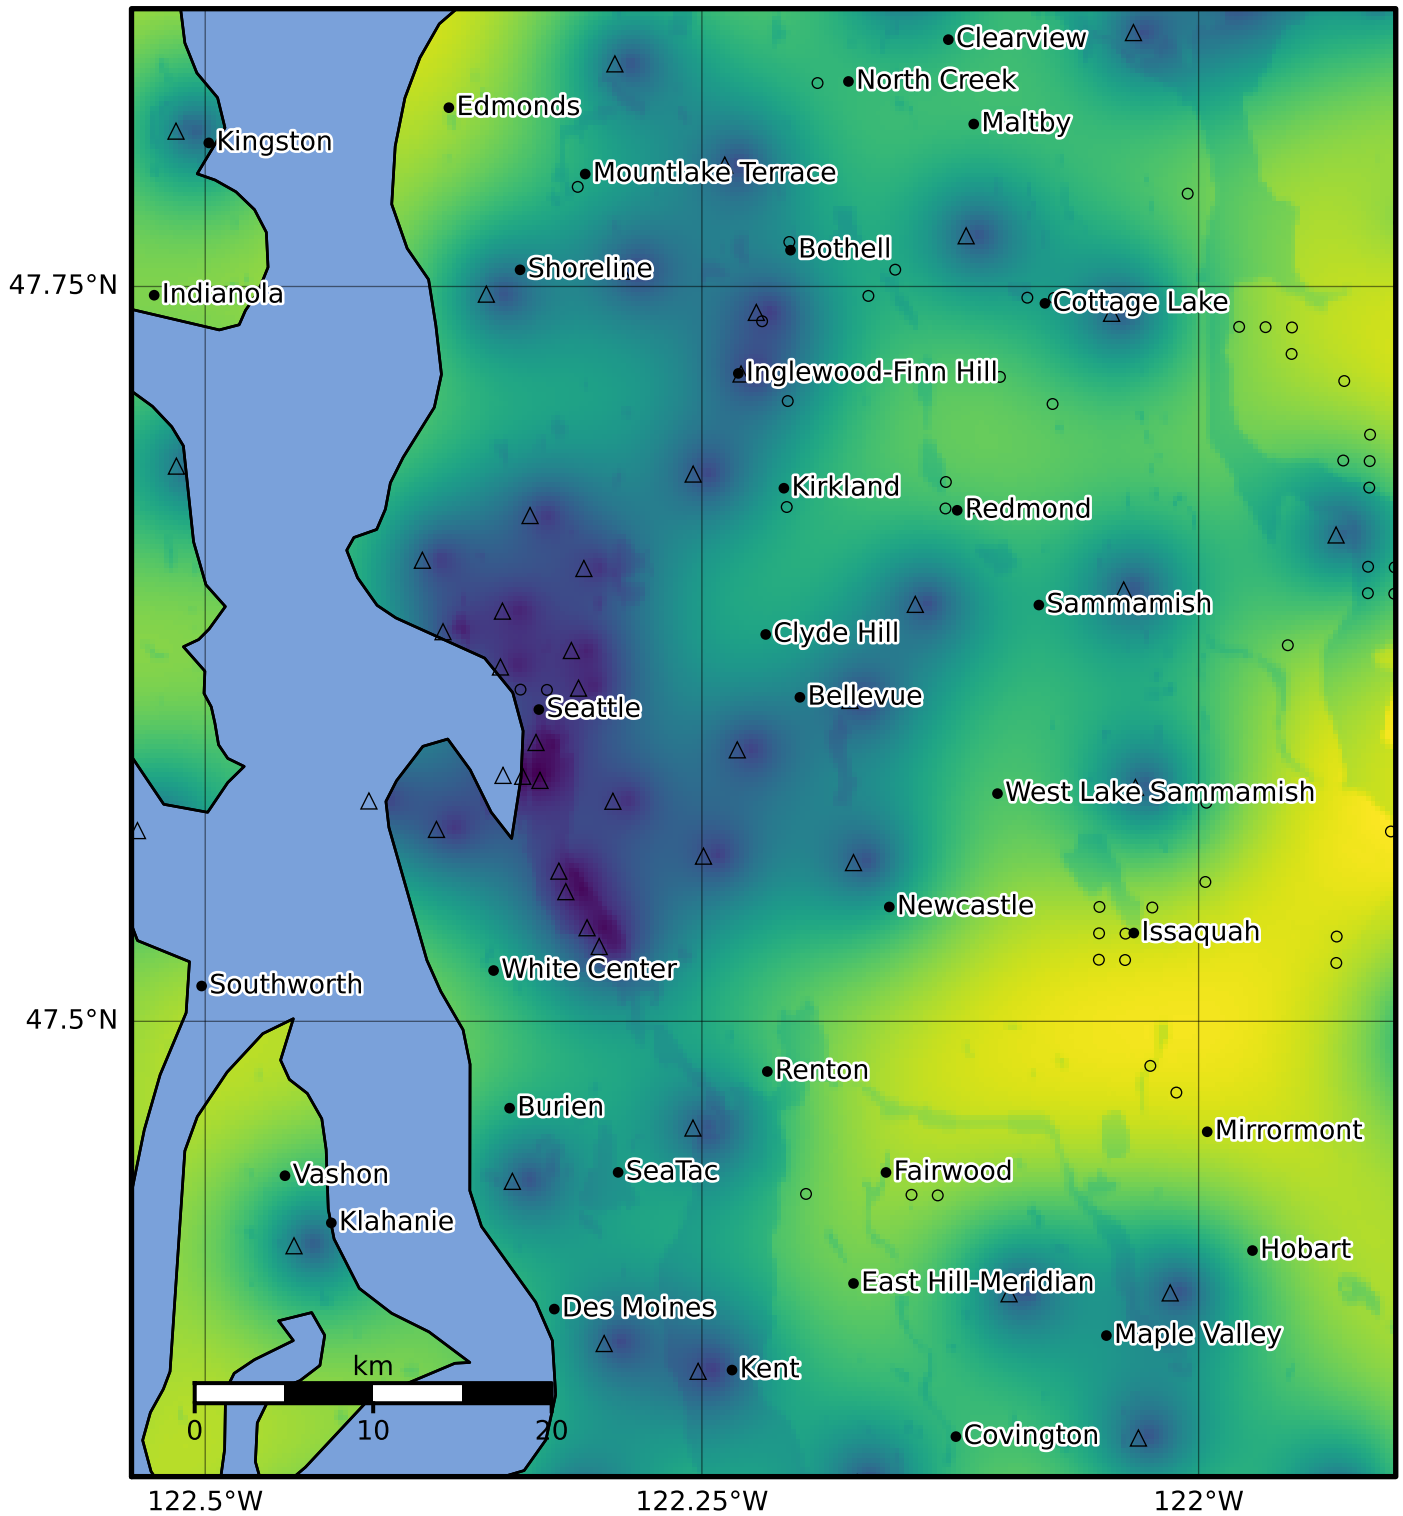

0.3 Second Peak Spectral Acceleration Map PNSN
Uncertainty ShakeMap: 12.0 km (7.4 mi) NNE from North Bend, WA
Aug 08, 2023 10:17:23 UTC M3.9 N47.60 W121.77 Depth: 15.9km ID:uw61939452

Version 3: Processed 2024-03-20T22:10:29Z

0.450 0.475 0.500 0.525 0.550 0.575 0.600