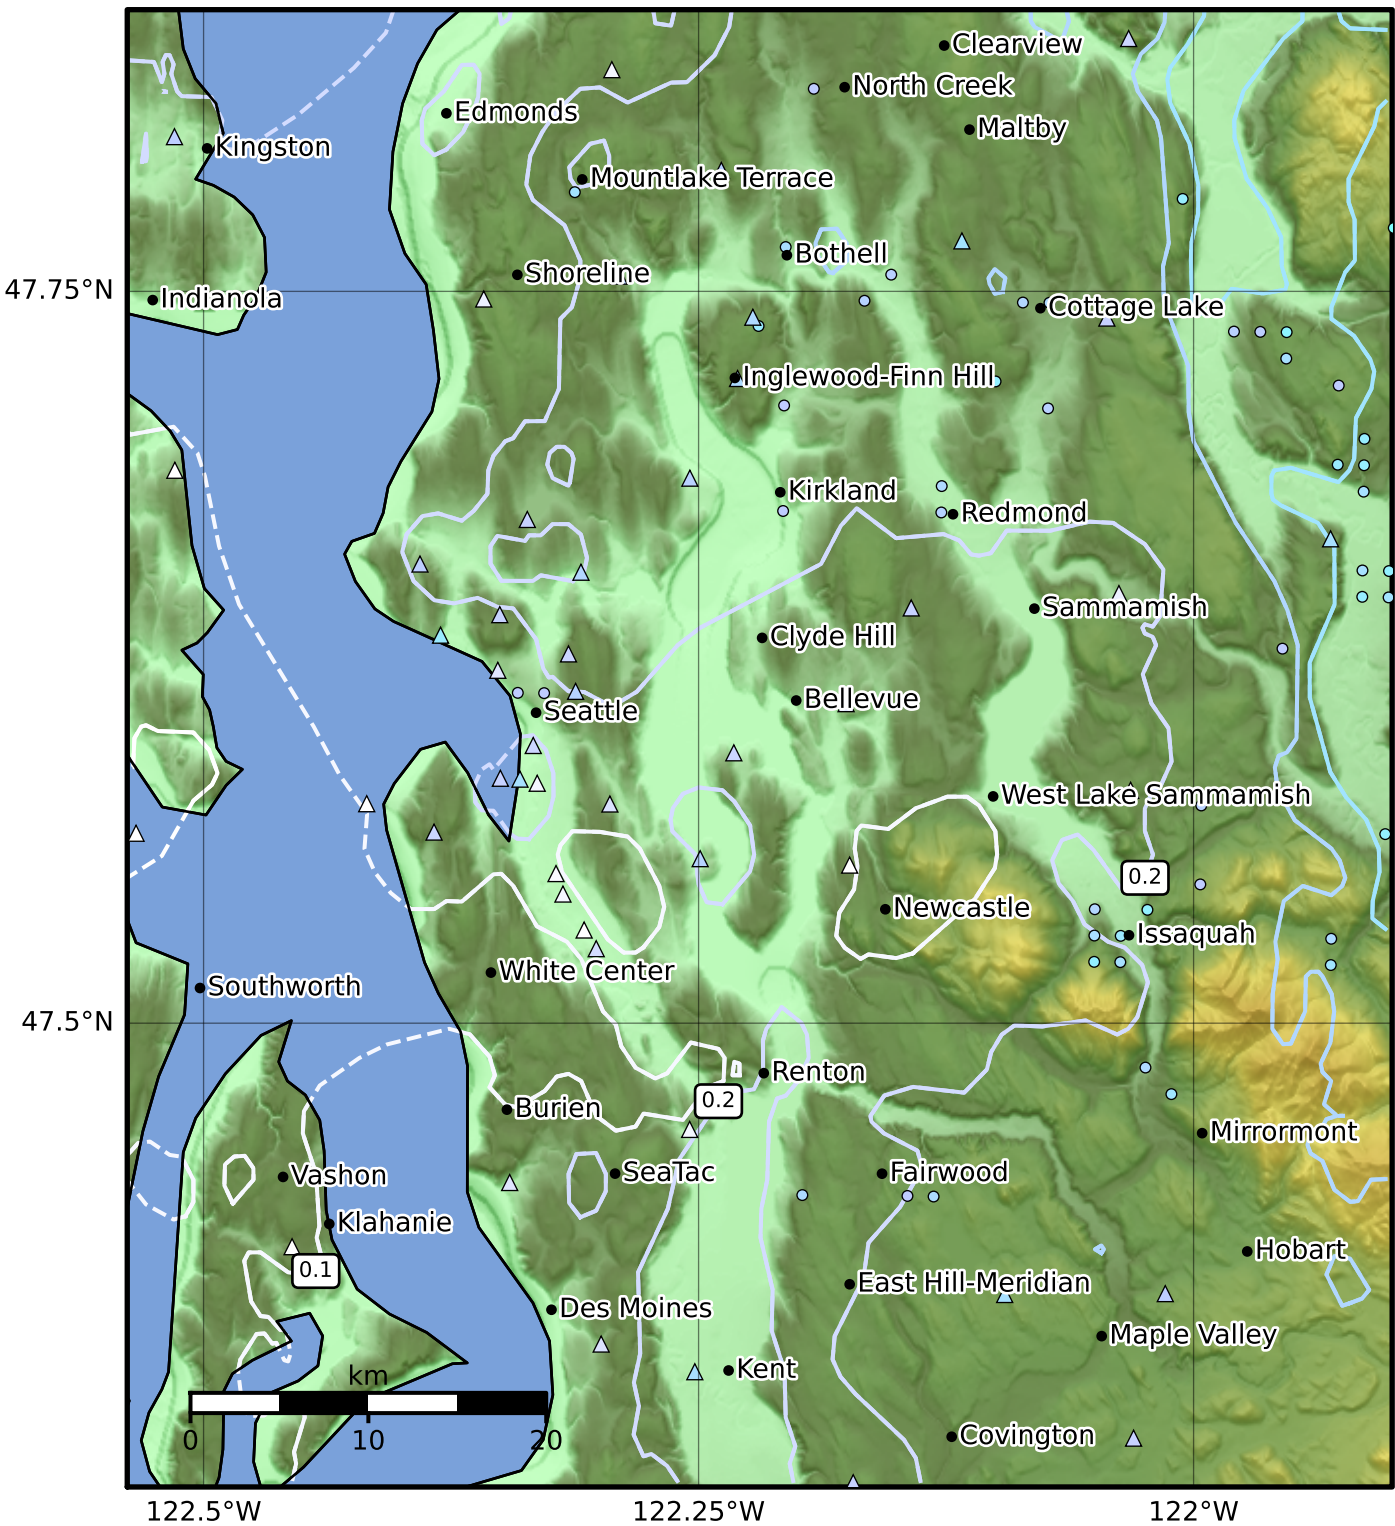

0.3 Second Peak Spectral Acceleration Map PNSN
 ShakeMap: 12.0 km (7.4 mi) NNE from North Bend, WA
 Aug 08, 2023 10:17:23 UTC M3.9 N47.60 W121.77 Depth: 15.9km ID:uw61939452

SA(0.3) (%g)	0.1	0.2	0.5	1	2	5	10	20	50	100	200
--------------	-----	-----	-----	---	---	---	----	----	----	-----	-----

Scale based on Worden et al. (2012)

Version 3: Processed 2024-03-20T22:10:29Z

△ Seismic Instrument ○ Reported Intensity

★ Epicenter