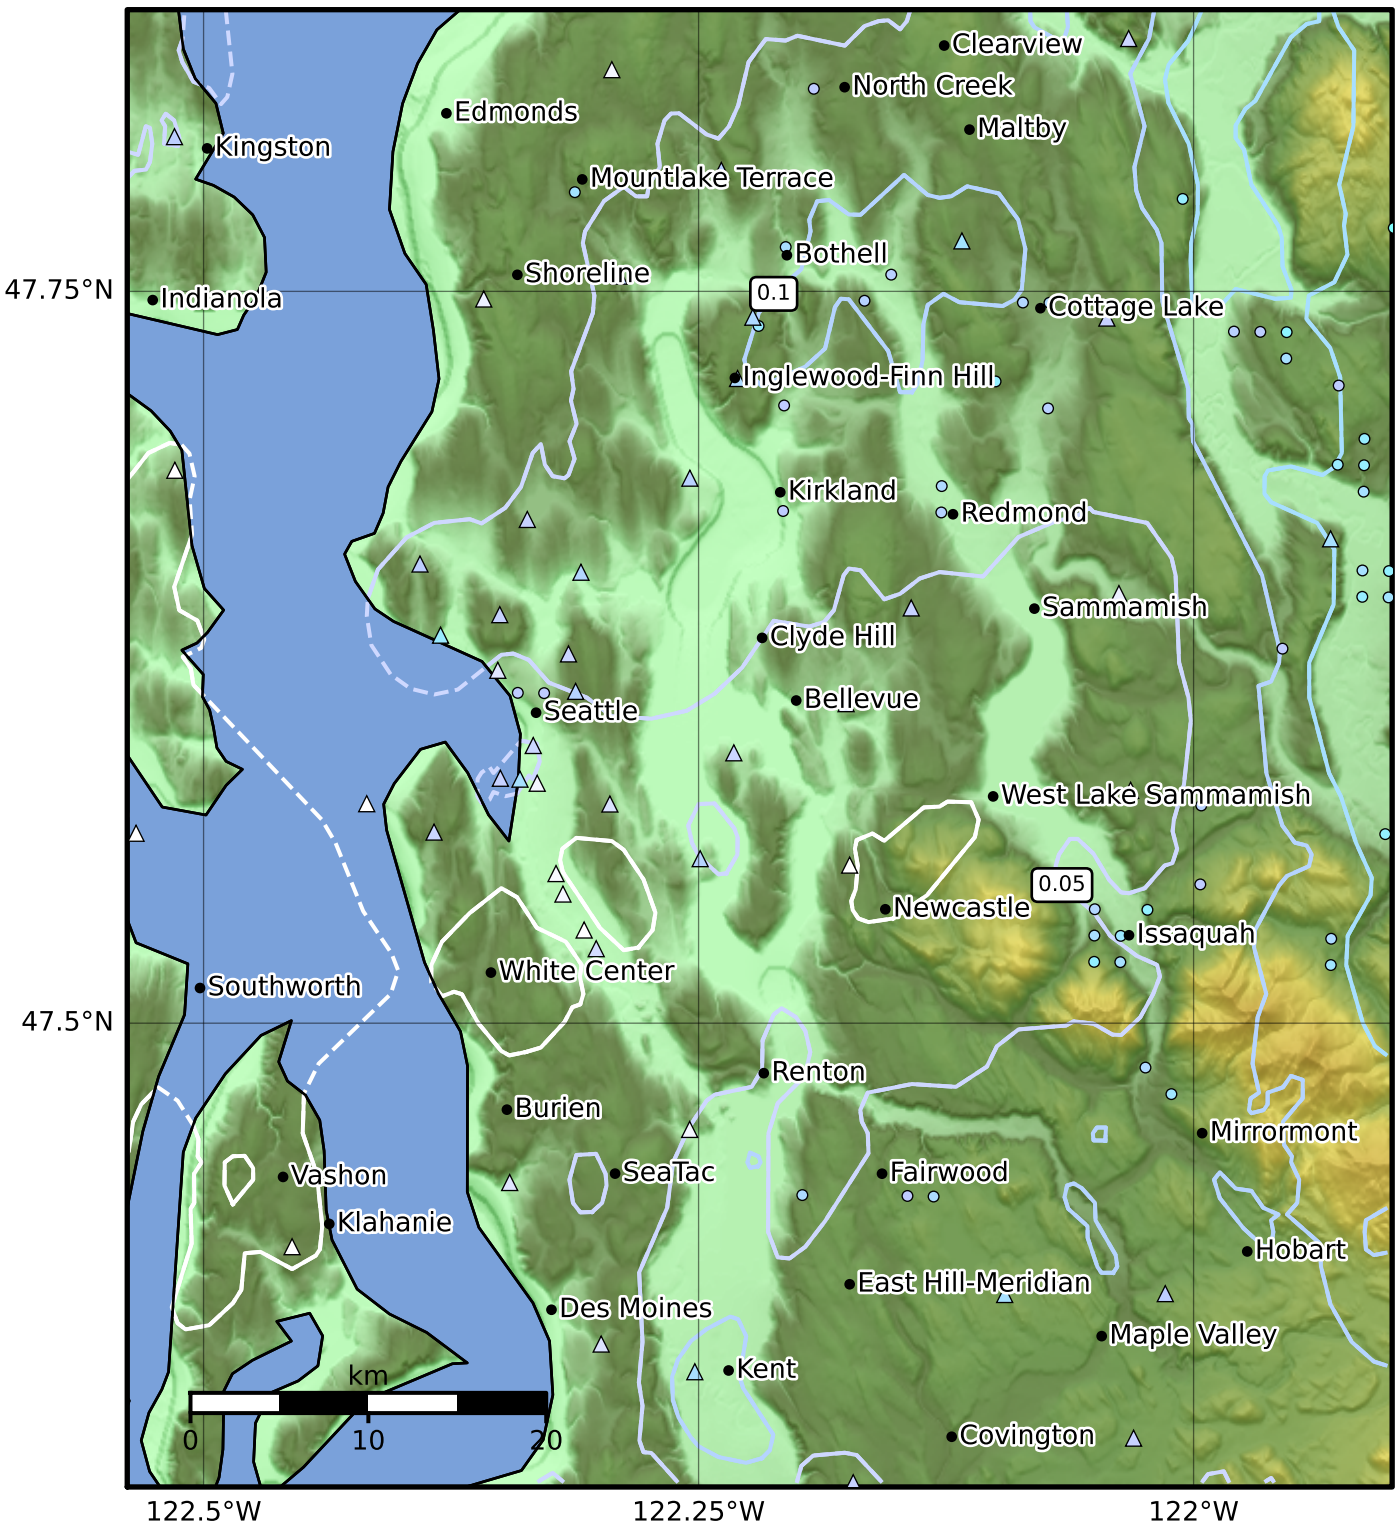

Peak Ground Velocity Map PNSN
 ShakeMap: 12.0 km (7.4 mi) NNE from North Bend, WA
 Aug 08, 2023 10:17:23 UTC M3.9 N47.60 W121.77 Depth: 15.9km ID:uw61939452

PGV (cm/s)	0.1	0.2	0.5	1	2	5	10	20	50	100	200
------------	-----	-----	-----	---	---	---	----	----	----	-----	-----

Scale based on Worden et al. (2012)

Version 3: Processed 2024-03-20T22:10:29Z

△ Seismic Instrument ○ Reported Intensity ★ Epicenter