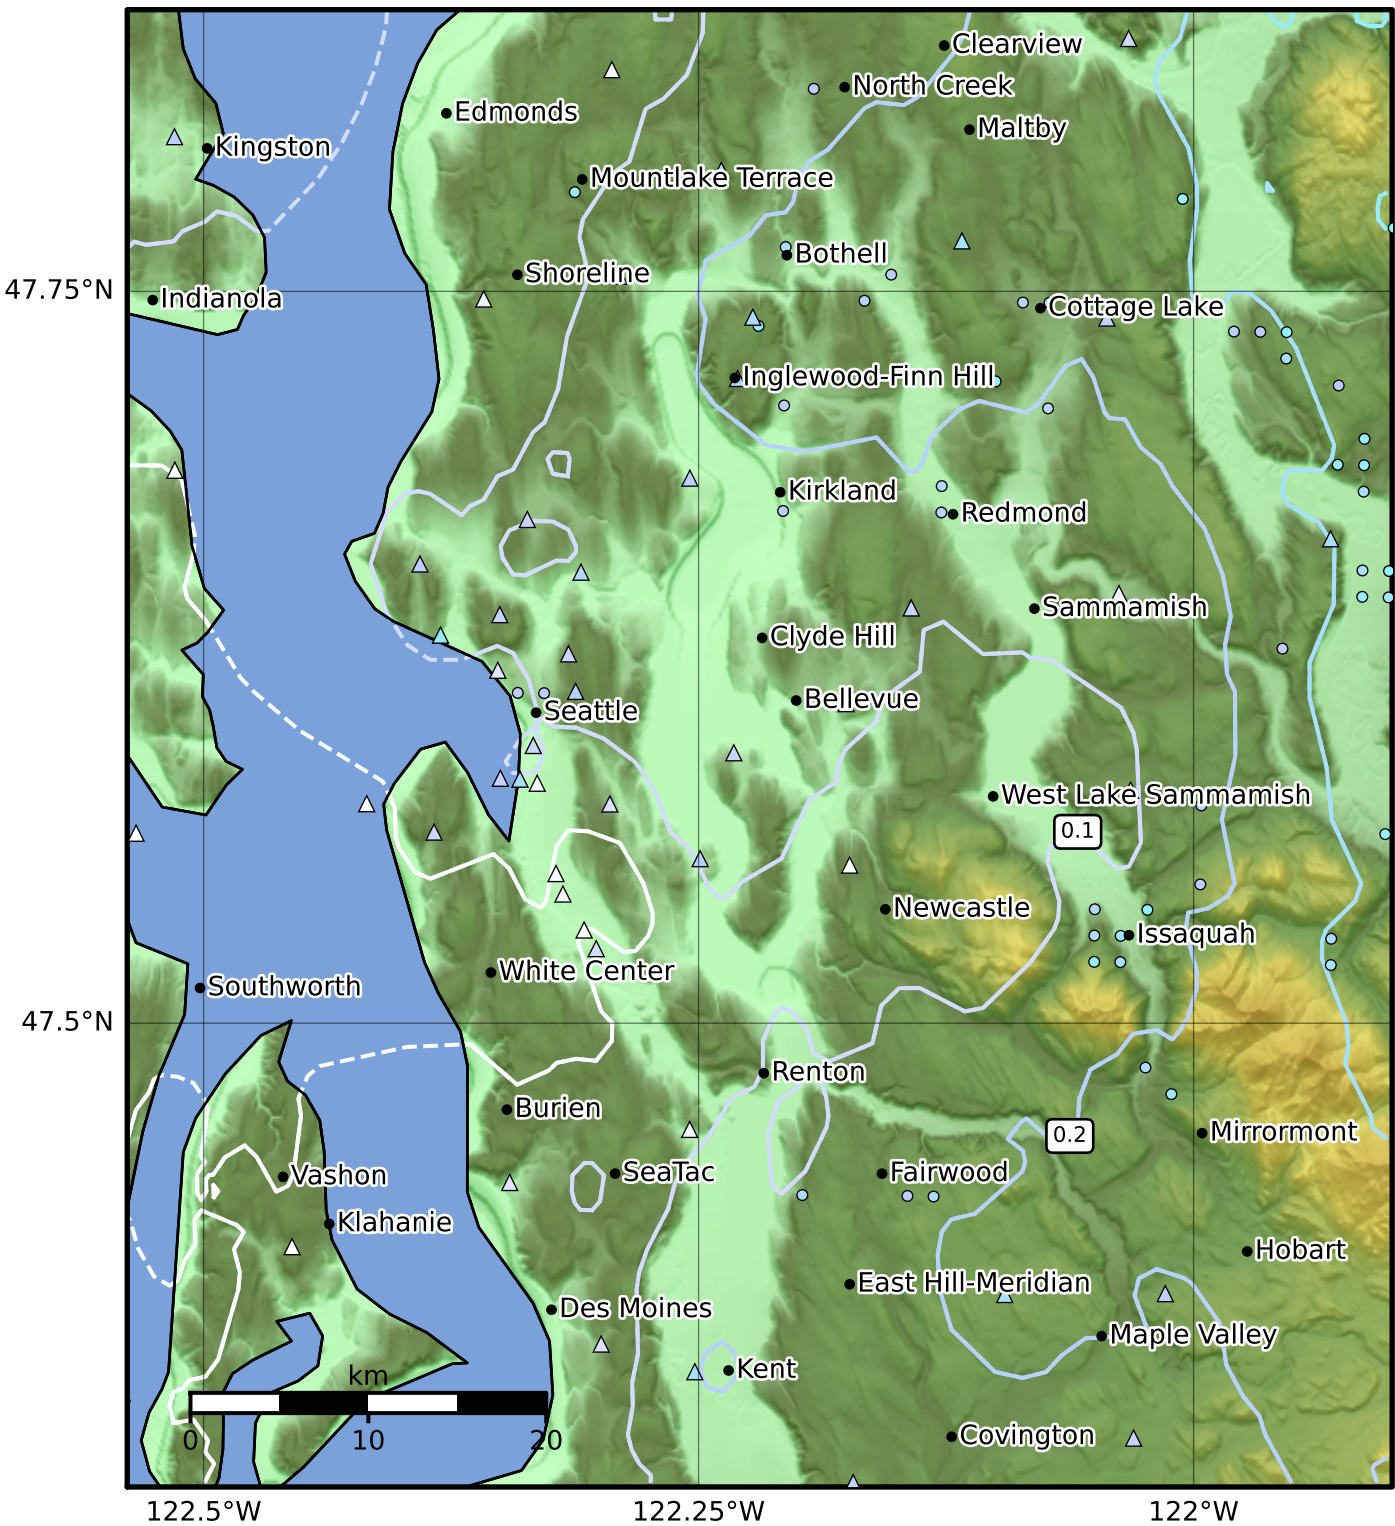

Peak Ground Acceleration Map PNSN
 ShakeMap: 12.0 km (7.4 mi) NNE from North Bend, WA
 Aug 08, 2023 10:17:23 UTC M3.9 N47.60 W121.77 Depth: 15.9km ID:uw61939452

PGA (%g)	0.1	0.2	0.5	1	2	5	10	20	50	100	200
----------	-----	-----	-----	---	---	---	----	----	----	-----	-----

Scale based on Worden et al. (2012)

Version 3: Processed 2024-03-20T22:10:29Z

△ Seismic Instrument ○ Reported Intensity

★ Epicenter