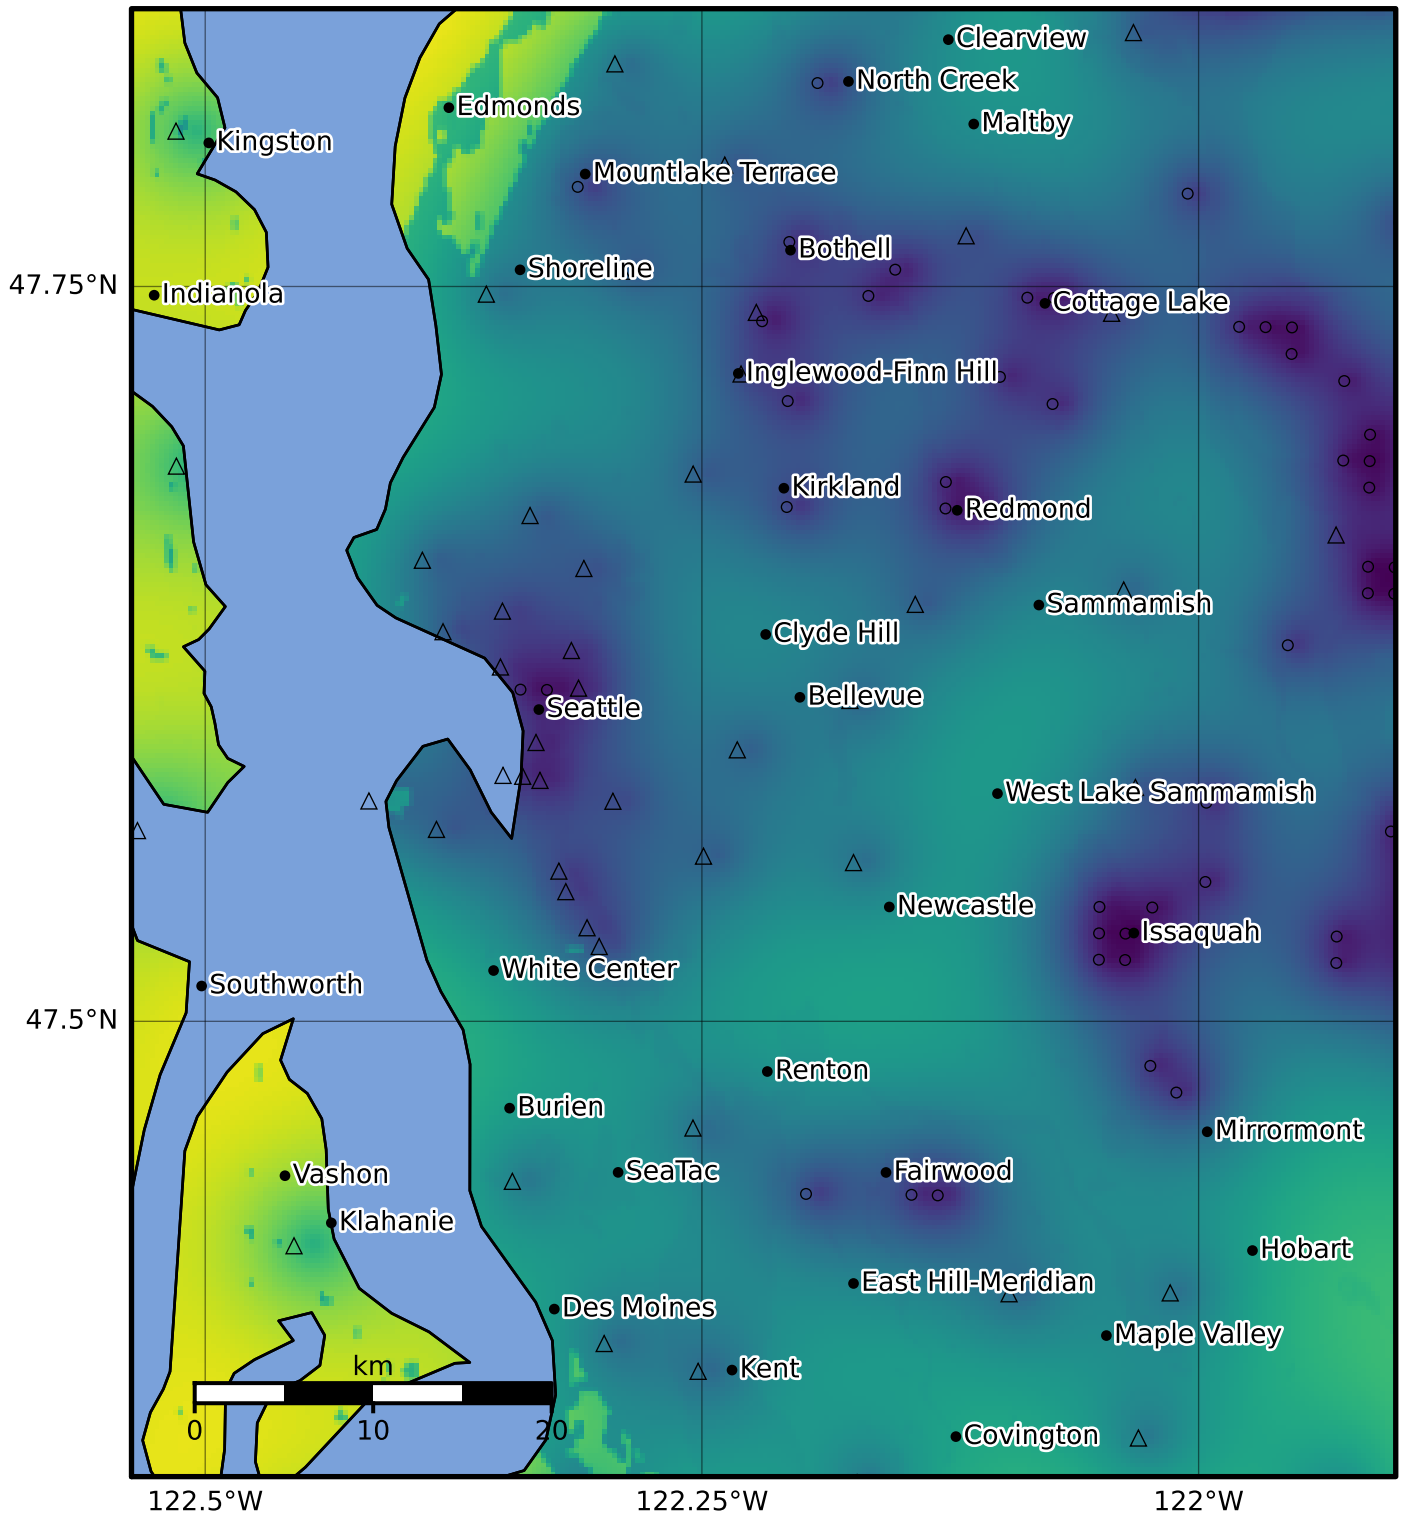

Macroseismic Intensity Map PNSN
Uncertainty ShakeMap: 12.0 km (7.4 mi) NNE from North Bend, WA
Aug 08, 2023 10:17:23 UTC M3.9 N47.60 W121.77 Depth: 15.9km ID:uw61939452

Version 3: Processed 2024-03-20T22:10:29Z

0.45 0.50 0.55 0.60 0.65 0.70 0.75