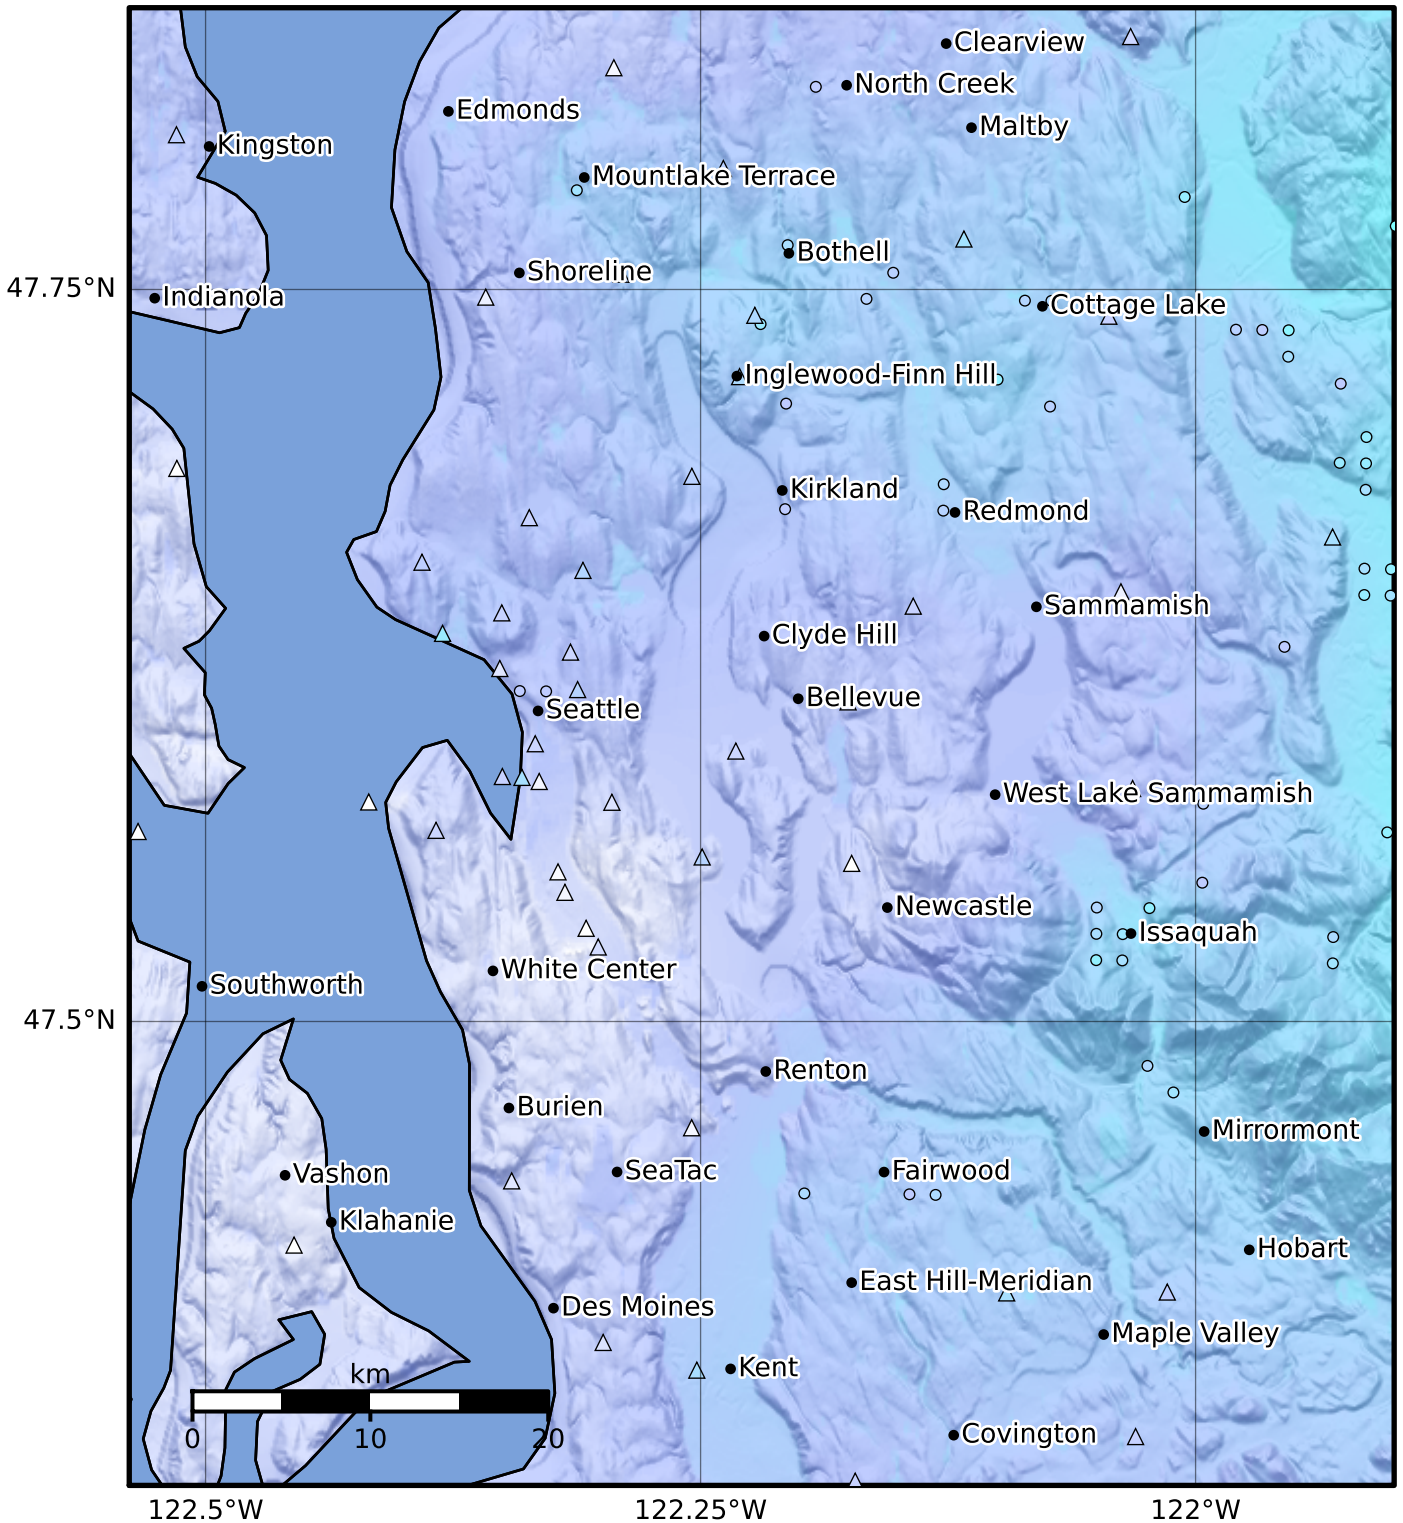

Macroseismic Intensity Map PNSN
 ShakeMap: 12.0 km (7.4 mi) NNE from North Bend, WA
 Aug 08, 2023 10:17:23 UTC M3.9 N47.60 W121.77 Depth: 15.9km ID:uw61939452

SHAKING	Not felt	Weak	Light	Moderate	Strong	Very strong	Severe	Violent	Extreme
DAMAGE	None	None	None	Very light	Light	Moderate	Moderate/heavy	Heavy	Very heavy
PGA(%g)	<0.0464	0.297	2.76	6.2	11.5	21.5	40.1	74.7	>139
PGV(cm/s)	<0.0215	0.135	1.41	4.65	9.64	20	41.4	85.8	>178
INTENSITY	I	II-III	IV	V	VI	VII	VIII	IX	X+

Scale based on Worden et al. (2012)

Version 3: Processed 2024-03-20T22:10:29Z

△ Seismic Instrument ○ Reported Intensity

★ Epicenter