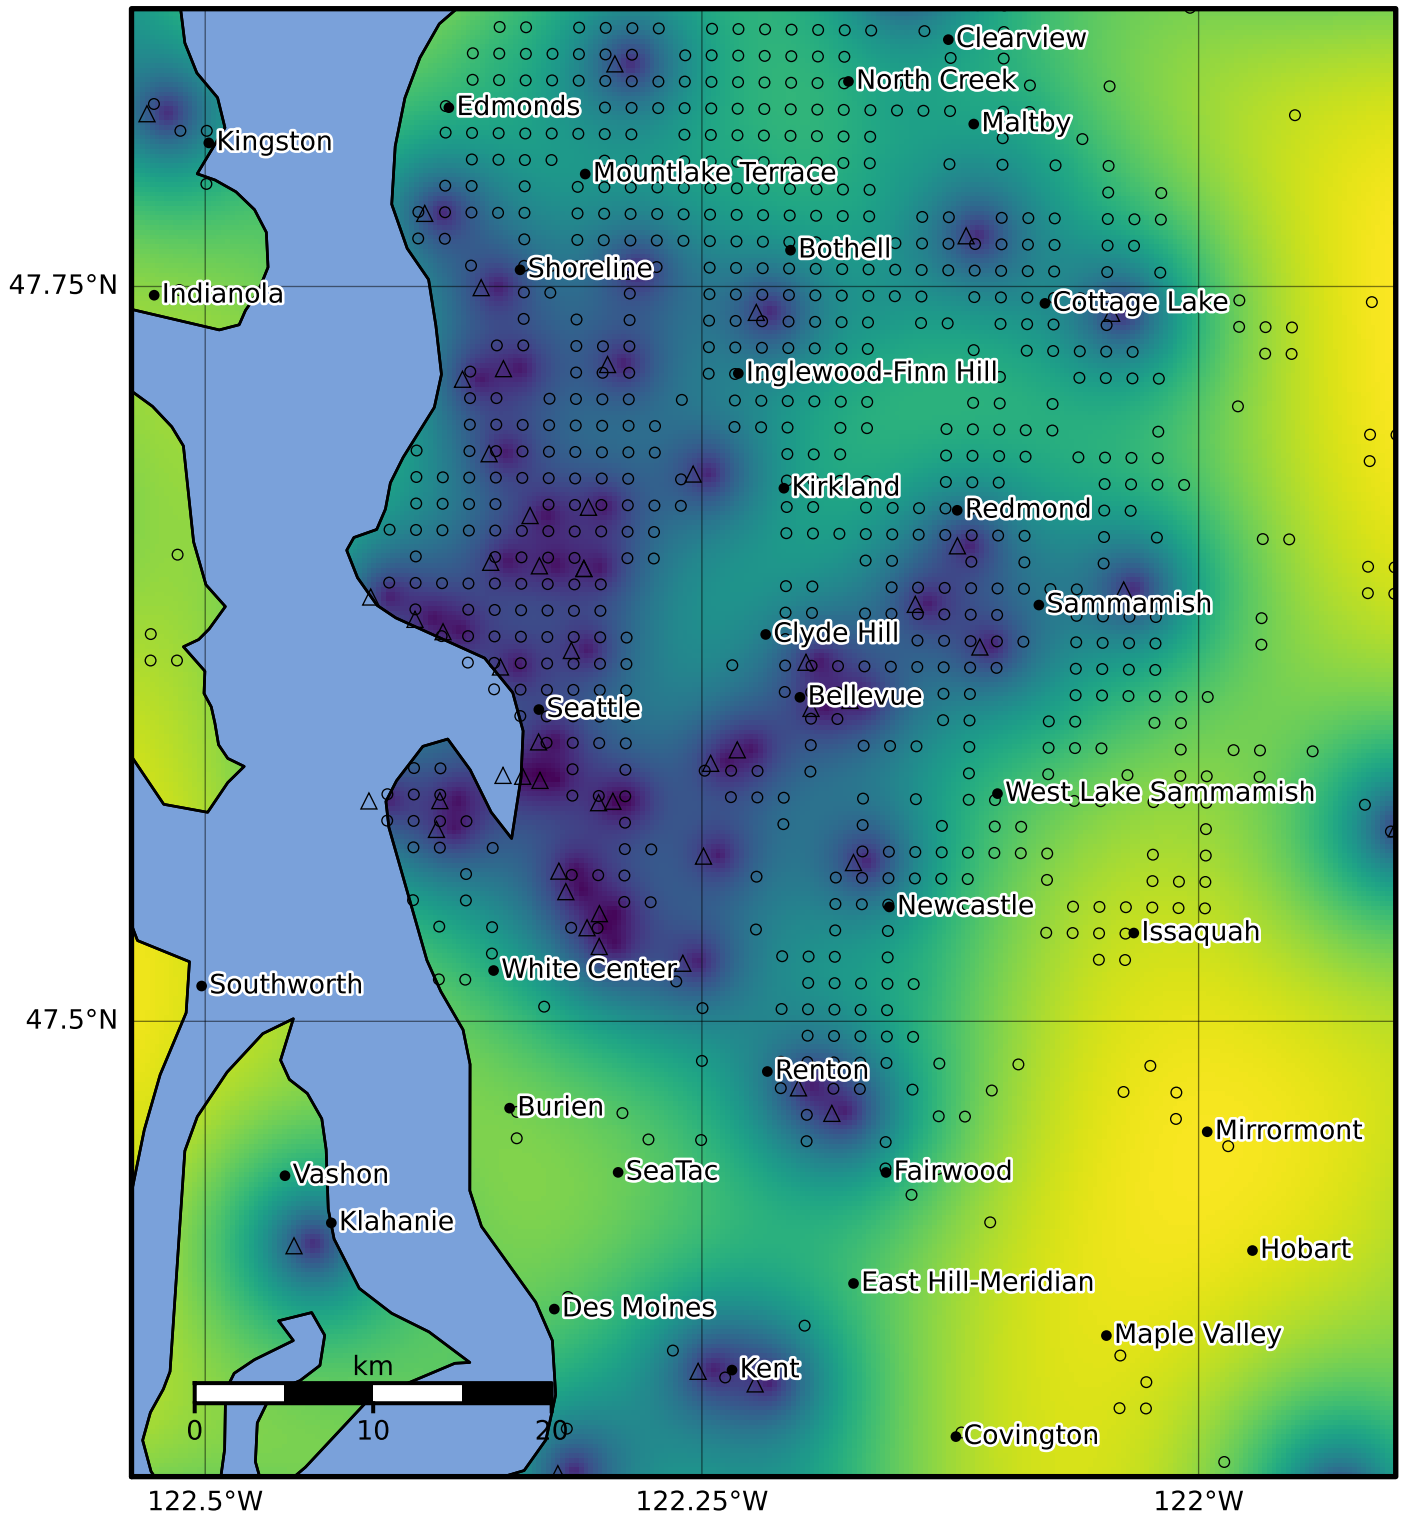

3.0 Second Peak Spectral Acceleration Map PNSN
Uncertainty ShakeMap: 3.6 km (2.2 mi) NW from Monroe, WA
Jul 12, 2019 09:51:38 UTC M4.6 N47.87 W122.01 Depth: 29.0km ID:uw61535372

Version 1: Processed 2023-08-17T18:38:21Z