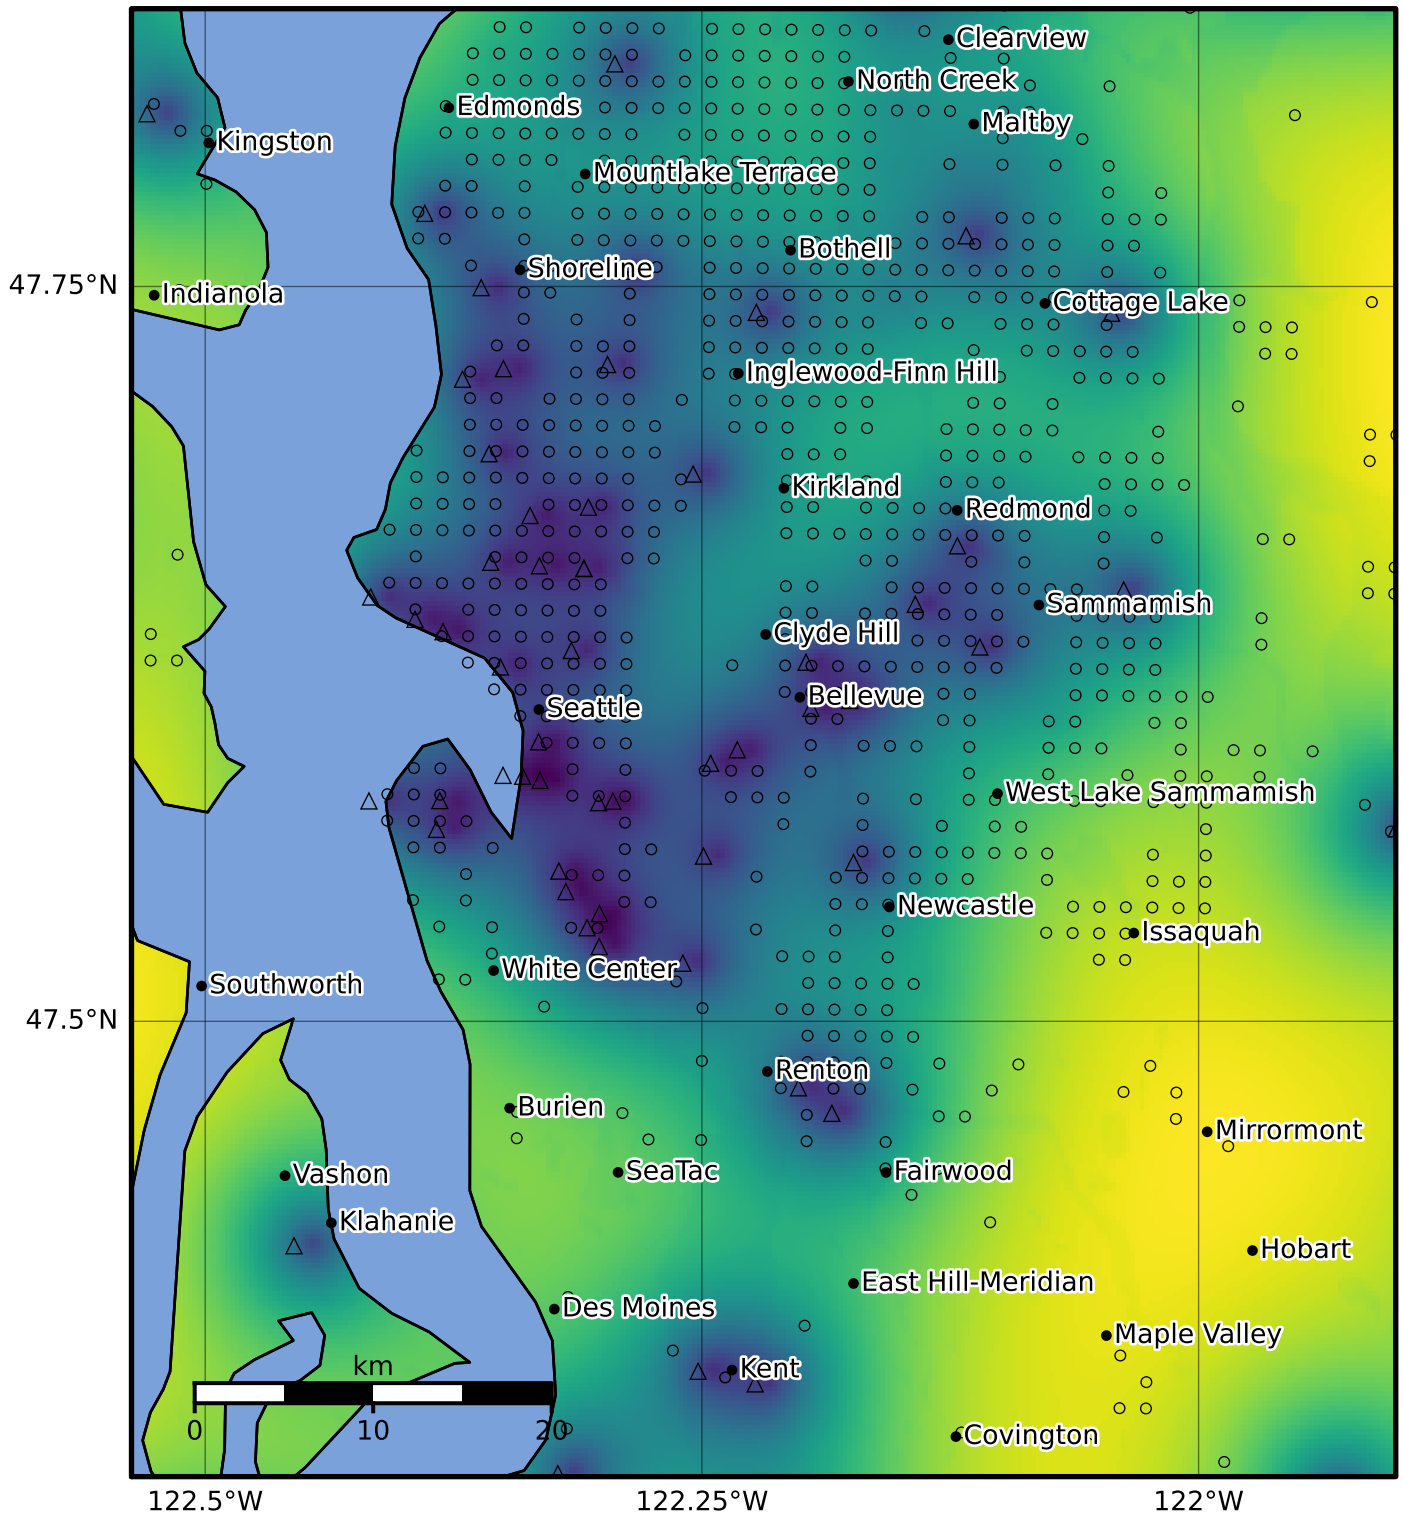

1.0 Second Peak Spectral Acceleration Map PNSN  
Uncertainty ShakeMap: 3.6 km ( 2.2 mi) NW from Monroe, WA  
Jul 12, 2019 09:51:38 UTC M4.6 N47.87 W122.01 Depth: 29.0km ID:uw61535372

Version 1: Processed 2023-08-17T18:38:21Z

0.35

0.40

0.45

0.50