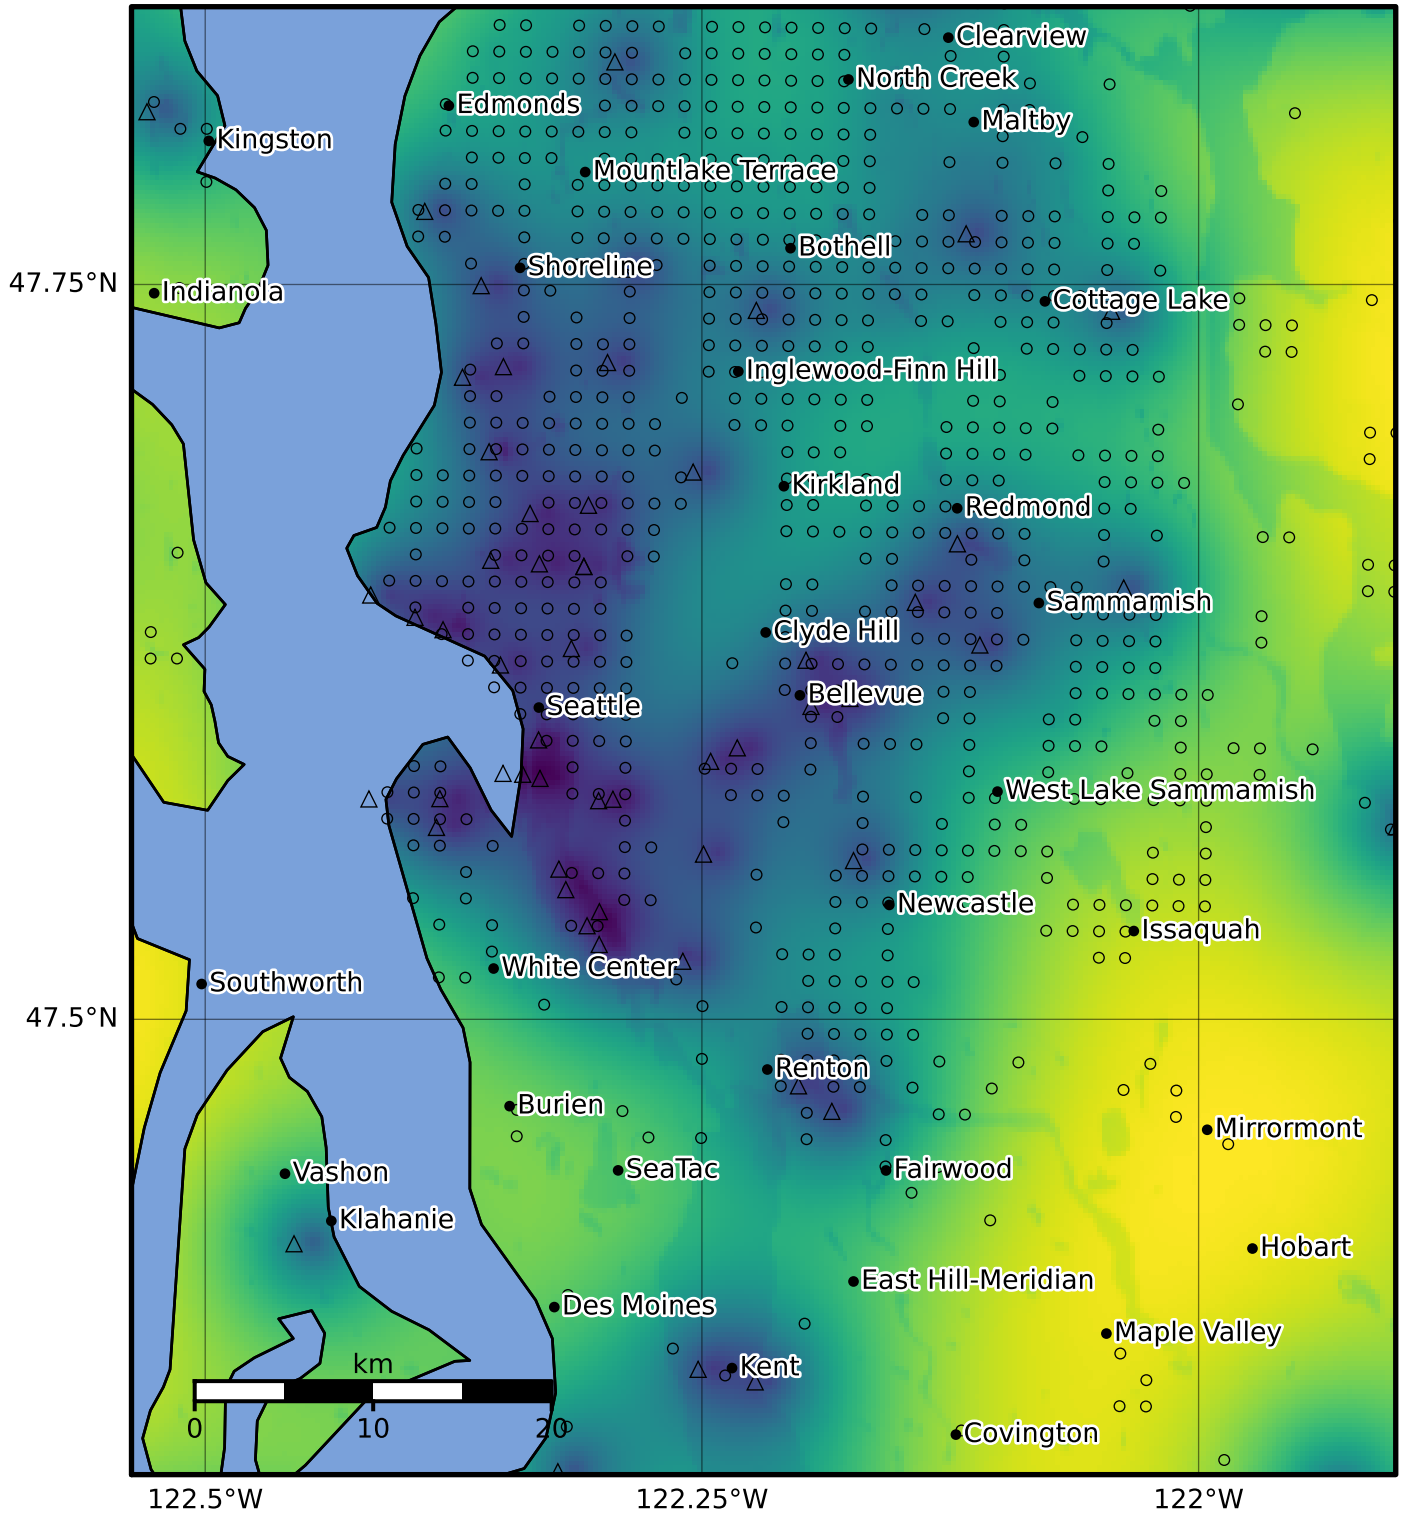

0.3 Second Peak Spectral Acceleration Map PNSN
Uncertainty ShakeMap: 3.6 km (2.2 mi) NW from Monroe, WA
Jul 12, 2019 09:51:38 UTC M4.6 N47.87 W122.01 Depth: 29.0km ID:uw61535372

Version 1: Processed 2023-08-17T18:38:21Z

0.425 0.450 0.475 0.500 0.525 0.550 0.575 0.600