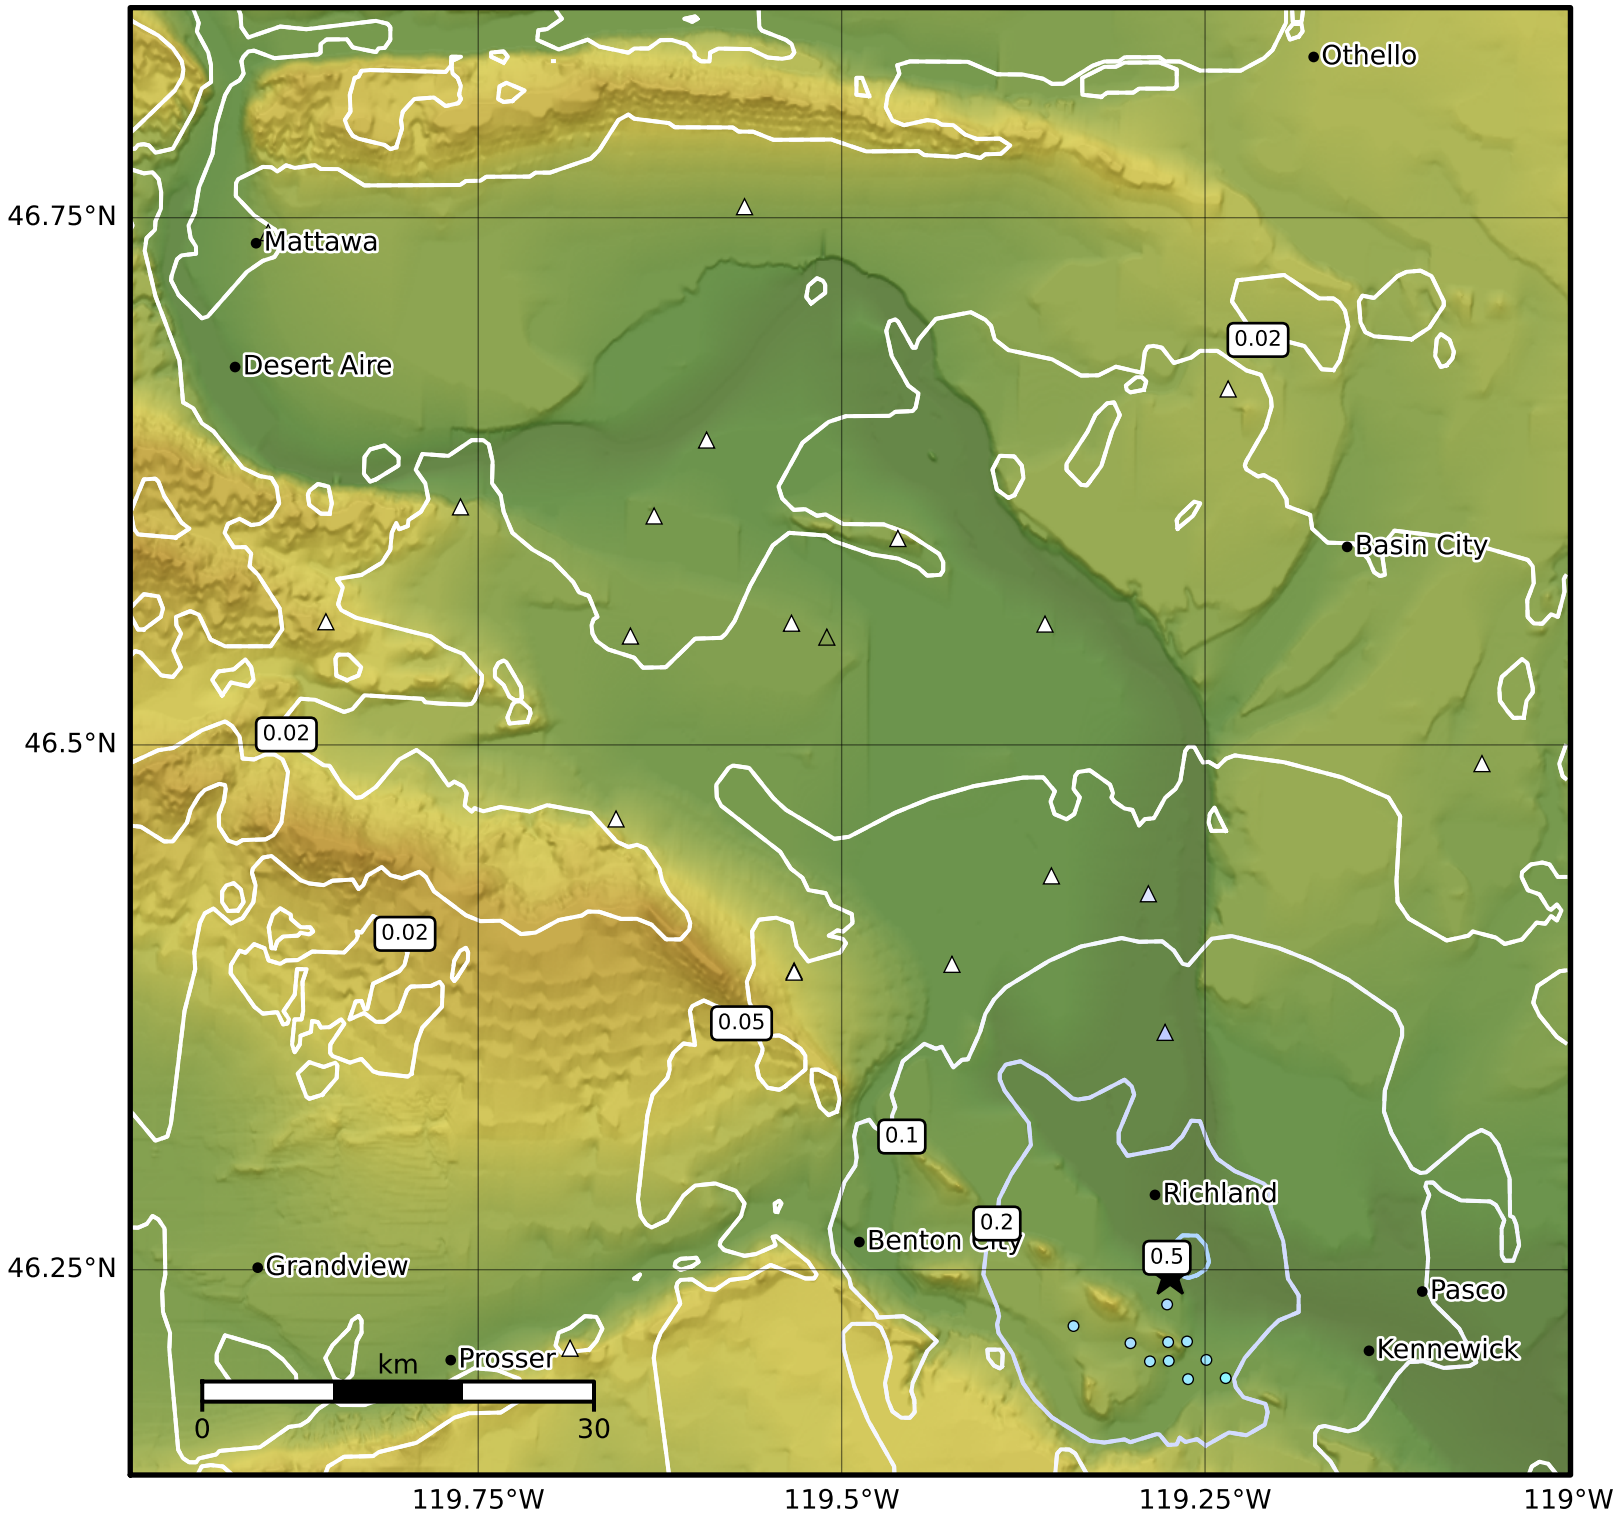

0.3 Second Peak Spectral Acceleration Map PNSN
 ShakeMap: 4.3 km (2.7 mi) S from Richland, WA
 Apr 20, 2024 04:18:57 UTC M2.7 N46.25 W119.27 Depth: 8.0km ID:uw61998221

Scale based on Worden et al. (2012)

△ Seismic Instrument ○ Reported Intensity

★ Epicenter

Version 1: Processed 2024-04-20T04:44:34Z