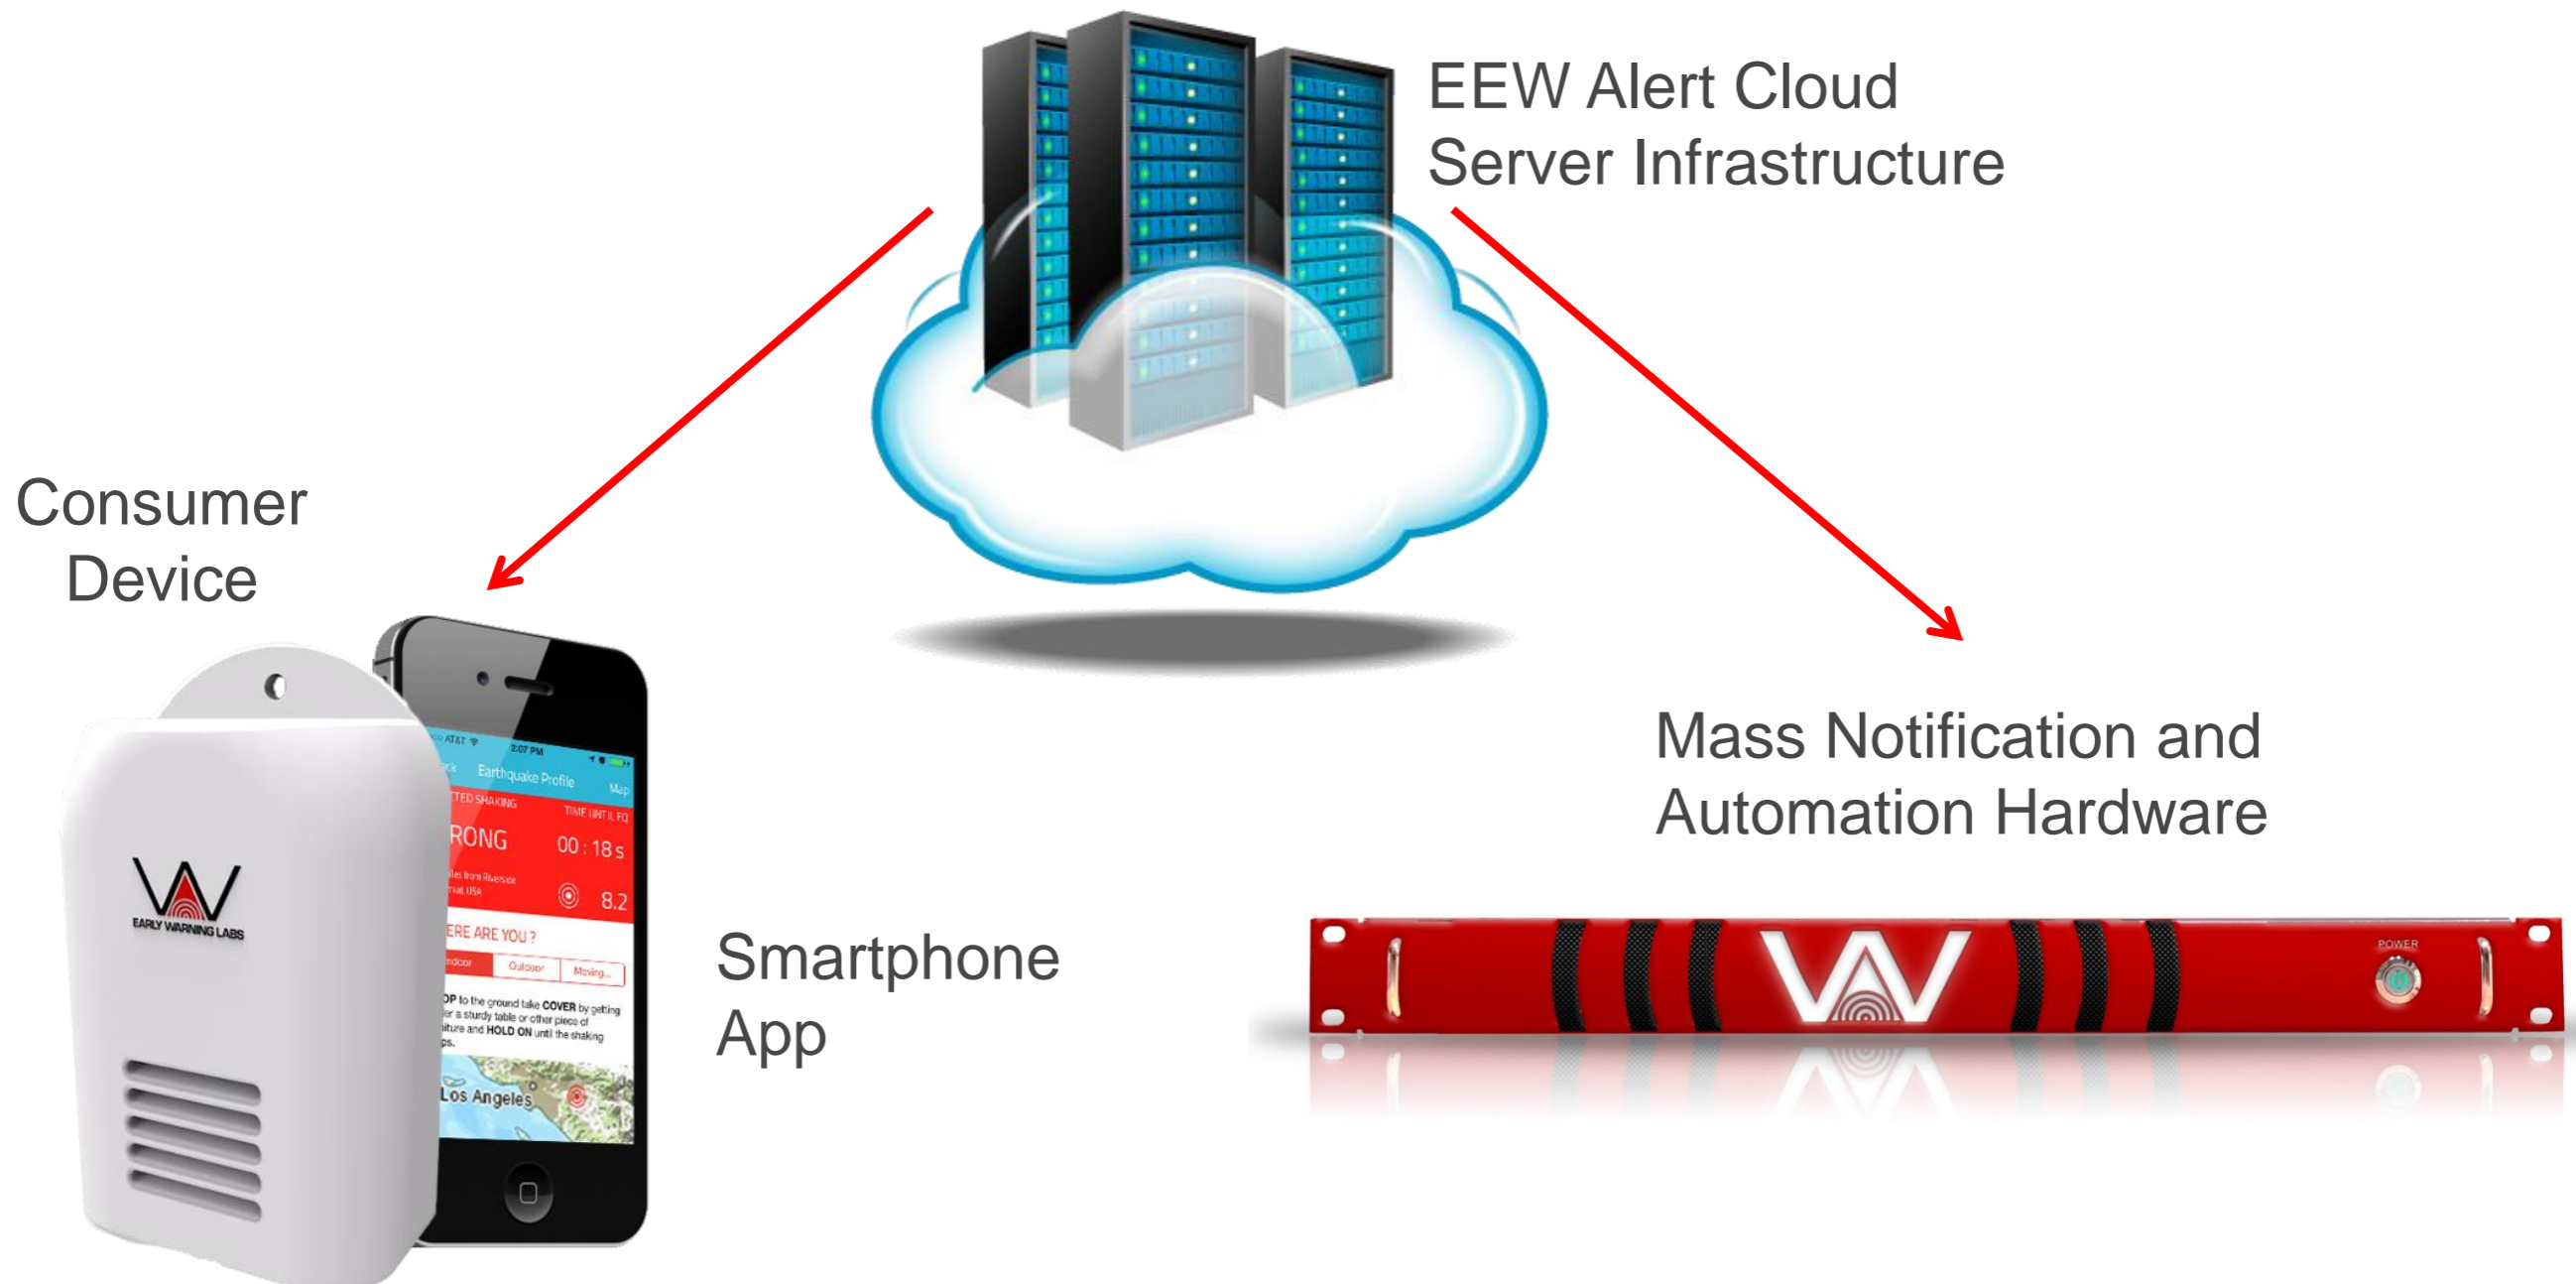

**DELIVERING THE INDUSTRY'S FIRST
EARTHQUAKE EARLY WARNINGS**

About Us

- Our research began in 2013
- USGS PARTNERSHIP
- Integrated Software and Hardware
- National Sales and Technical Support (many layers of redundancy)
 - Strongly Supported Dealer and Rep Network

SOLUTION

Alerts are delivered via mass notification cloud servers and supported automation hardware

Automate Response on ANY Mechanical Interface

- Doors, Windows, Gates
- Lights, Alarms, Sirens
- Back-up Generators
- Automatic Shut-offs
 - Valuable Machinery
 - Gas lines
 - Vulnerable water mains
 - Refineries
 - Reactors
- Stop elevators at the closest floor
- Slow and stop trains
- Slow and stop rides at predetermined locations

Automatic Earthquake Alerts Across All Communication Platforms

Any Radio Manufacturer

Direct Interface into any EOC Dispatch system currently used:

- Motorola
- Zetron
- Telex
- Avtec

Any POTS phone systems

Sprint PTT & Direct-Connect

Any VOIP phone system

Automatically Alert On Any Existing Mass Notification System

Sirens

Alarms

PA Systems

FIRST “BETA” CASE STUDY

NBC / UNIVERSAL